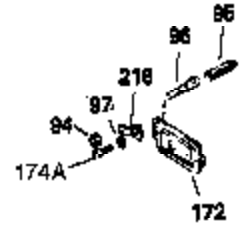

OPTIONAL 110-120
VOLT STARTER
MOTOR KIT