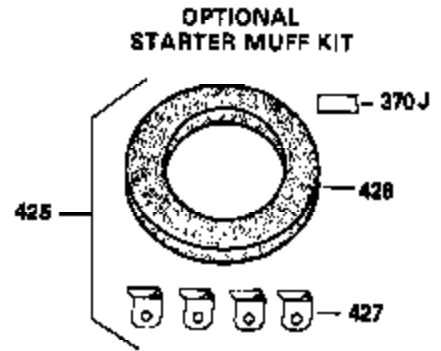

OPTIONAL 110-120  
VOLT STARTER  
MOTOR KIT

OPTIONAL SPARK ARREST  
MUFFLER

Ref #	Part Number	Qty	Description
23	31793	1	Ball Bearing
32	31792	1	Washer
74	31855	2	Ball Bearing
94	33450	1	Lock Nut, 10-32
95	30886A	1	Extension Spring
96	30845A	1	R.P.M. Adjusting Bolt
172	28425	1	Valve Cover
175	650778	2	Lock Washer
176	650580	2	Lock Nut, 10-24
242	31691	1	Air Cleaner Bracket
262	29747B	2	Screw, Torx T-40, 5/16-24 x 21/32"
275	29633	1	Muffler
291	30962	1	Fuel Line
366	30209	1	Muffler Elbow
366A	30244	1	Muffler Nipple
367	32862	1	Nut
370	34346	1	Instruction Decal
370B	35274	1	Instruction Decal

**ADD-ON ALTERNATOR  
 AC LIGHTING OR DC CHARGING**

**OPTIONAL  
 STARTER MUFF KIT**  
 730571  
 Can be used on H50-60 with  
 stamped steel starter.

**SOLID STATE**

Ref #	Part Number	Qty	Description
90	611084	1	Flywheel
100	34443A	1	Solid State Ignition
102	650872	2	Solid State Mounting Stud
103	650814	2	Screw, Torx T-15, 10-24 x 1"
172	28425	1	Valve Cover
173	35350	1	Breather Tube
239	27272A	1	* Air Cleaner Gasket
242	31691	1	Air Cleaner Bracket
245	30727	1	Air Cleaner Filter
291	30962	1	Fuel Line