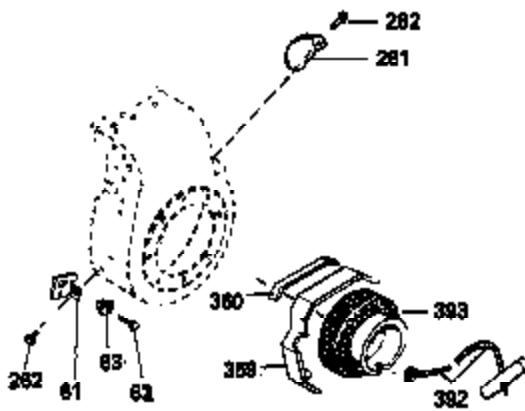

Ref #	Part Number	Qty	Description
400	33235A	1	* Gasket Set (Incl. items marked PK i n notes) Incl. part #'s 27272A (2), 27896A (2), 27913A (1), 27915A (2), 28938C (1), 29673 (1), 30684 (1), 31688A (1), 33355A (1), 35865 (1)
420	730225	1	SAE 30 4-Cycle Engine Oil (Quart)
453	29538	1	Engine Mounting Base
454	650542	4	Screw, 5/16-18 x 3/4"