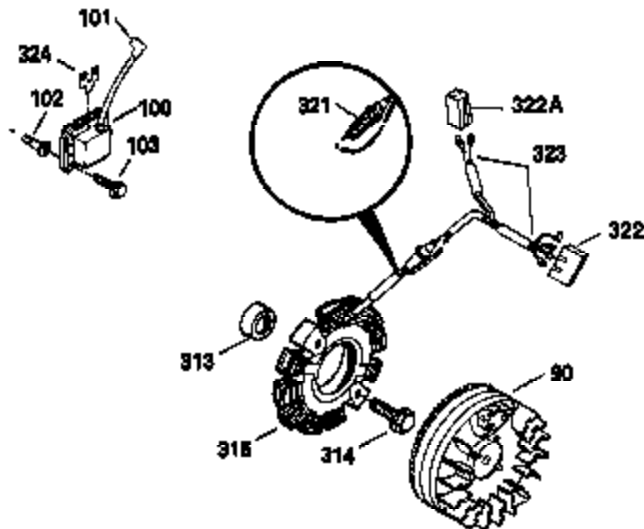

Ref #	Part Number	Qty	Description
400	33235A	1	* Gasket Set (Incl. items marked PK i n notes) Incl. part #'s 27272A (2), 27896A (2), 27913A (1), 27915A (2), 28938C (1), 29673 (1), 30684 (1), 31688A (1), 33355A (1), 35865 (1)
420	730225	1	SAE 30 4-Cycle Engine Oil (Quart)
453	29538	1	Engine Mounting Base
454	650542	4	Screw, 5/16-18 x 3/4"

OPTIONAL SPARK ARREST MUFFLER

Ref #	Part Number	Qty	Description
94	33450	1	Lock Nut, 10-32
95	30886A	1	Extension Spring
96	30845A	1	R.P.M. Adjusting Bolt
172	28425	1	Valve Cover
216	32328	1	R.P.M. Adjusting Lever
242	31691	1	Air Cleaner Bracket
262	29747B	2	Screw, Torx T-40, 5/16-24 x 21/32"
269	35865	1	* Exhaust Manifold Gasket
275	32401	1	Muffler
277	650694A	1	Screw, 5/16-18 x 2"
277A	30196	1	Screw, 5/16-18 x 3/4"
279B	26073	1	Washer
291	30962	1	Fuel Line
361	30063	4	Screw, Torx T-30, 1/4-20 x 1/2"
370B	35274	1	Instruction Decal
370	34346	1	Instruction Decal
395	35765A	1	Electric Starter Motor (12 Volt)

**ADD-ON ALTERNATOR
 AC LIGHTING OR DC CHARGING**

730571
 Can be used on H50-60 with
 stamped steel starter.

SOLID STATE

Ref #	Part Number	Qty	Description
90	611087	1	Flywheel
100	34443A	1	Solid State Ignition
101	610118	1	Spark Plug Cover
102	650872	2	Solid State Mounting Stud
103	650814	2	Screw, Torx T-15, 10-24 x 1"
172	28425	1	Valve Cover
173	35350	1	Breather Tube
239	27272A	1	* Air Cleaner Gasket
242	31691	1	Air Cleaner Bracket
245	30727	1	Air Cleaner Filter
269	35865	1	* Exhaust Manifold Gasket
277A	30196	1	Screw, 5/16-18 x 3/4"
279B	26073	1	Washer
291	30962	1	Fuel Line
313	35189	1	Spacer
314	650873	2	Screw, 1/4-20 x 3/4"
315	611113	1	Alternator Coil (3 Amp) (Incl. 321,32 2 & 323)
321	611161	1	Diode
322	610921	1	Connector Body
323	610922	1	Terminal