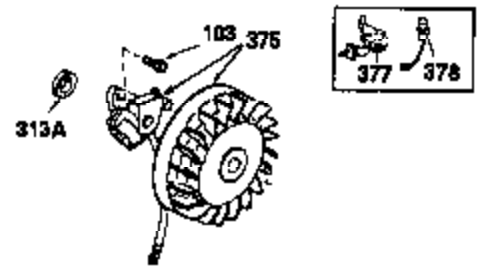

Ref #	Part Number	Qty	Description
400	33235A	1	* Gasket Set (Incl. items marked PK i n notes) Incl. part #'s 27272A (2), 27896A (2), 27913A (1), 27915A (2), 28938C (1), 29673 (1), 30684 (1), 31688A (1), 33355A (1), 35865 (1)
420	730225	1	SAE 30 4-Cycle Engine Oil (Quart)
453	29538	1	Engine Mounting Base
454	650542	4	Screw, 5/16-18 x 3/4"

OPTIONAL SPARK ARREST MUFFLER

Ref #	Part Number	Qty	Description
94	33450	1	Lock Nut, 10-32
95	30886A	1	Extension Spring
96	30845A	1	R.P.M. Adjusting Bolt
172	28425	1	Valve Cover
216	32328	1	R.P.M. Adjusting Lever
242	31691	1	Air Cleaner Bracket
262	29747B	2	Screw, Torx T-40, 5/16-24 x 21/32"
269	35865	1	* Exhaust Manifold Gasket
275	32401	1	Muffler
277	650694A	1	Screw, 5/16-18 x 2"
277A	30196	1	Screw, 5/16-18 x 3/4"
279B	26073	1	Washer
291	30962	1	Fuel Line
361	30063	4	Screw, Torx T-30, 1/4-20 x 1/2"
370B	35274	1	Instruction Decal
370	34346	1	Instruction Decal
395	35765A	1	Electric Starter Motor (12 Volt)

**ADD-ON ALTERNATOR
 AC LIGHTING OR DC CHARGING**

730571
 Can be used on H50-60 with
 stamped steel starter.

SOLID STATE

Ref #	Part Number	Qty	Description
90	611087	1	Flywheel
100	34443A	1	Solid State Ignition
101	610118	1	Spark Plug Cover
102	650872	2	Solid State Mounting Stud
103	650814	2	Screw, Torx T-15, 10-24 x 1"
172	28425	1	Valve Cover
173	35350	1	Breather Tube
239	27272A	1	* Air Cleaner Gasket
242	31691	1	Air Cleaner Bracket
245	30727	1	Air Cleaner Filter
269	35865	1	* Exhaust Manifold Gasket
277A	30196	1	Screw, 5/16-18 x 3/4"
279B	26073	1	Washer
291	30962	1	Fuel Line
313	35189	1	Spacer
314	650873	2	Screw, 1/4-20 x 3/4"
315	611113	1	Alternator Coil (3 Amp) (Incl. 321,32 2 & 323)
321	611161	1	Diode
322	610921	1	Connector Body
323	610922	1	Terminal