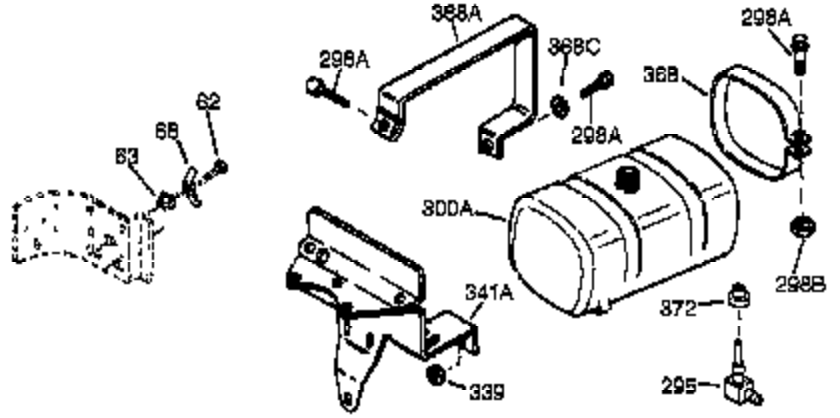

Ref #	Part Number	Qty	Description
327	35392	1	Starter Plug
340	34159	1	Fuel Tank Bracket
341	34158	1	Fuel Tank Bracket
342	650561	1	Screw, 1/4-20 x 5/8"
370C	34704	1	Instruction Decal
370	36261	1	Instruction Decal
370A	34686A	1	Name Decal
370B	35274	1	Instruction Decal
380	632257	1	Carburetor (Incl. 184)
390	590688	1	Rewind Starter
400	36447	1	* Gasket Set (Incl. items marked PK i n notes) Incl. part #'s 26756 (1), 27272A (1), 27896A (2), 27915A (1), 29673 (1), 30684 (1), 31688A (1), 33629 (1), 34912 (1), 35865 (1), 36445 (1)
420	730225	1	SAE 30 4-Cycle Engine Oil (Quart)
453	29538	1	Engine Mounting Base
454	650542	4	Screw, 5/16-18 x 3/4"