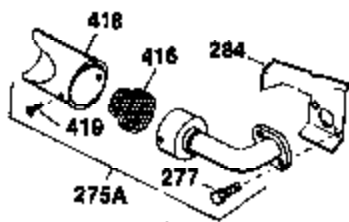

OPTIONAL SPARK ARREST
MUFFLER