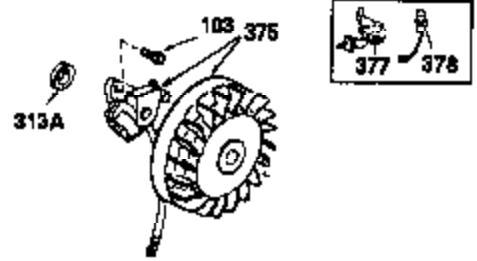

**ADD-ON ALTERNATOR
AC LIGHTING OR DC CHARGING**