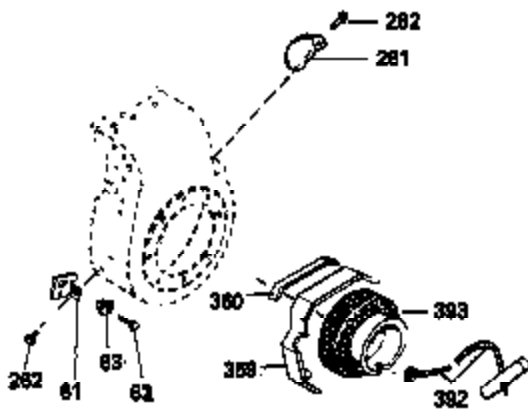

Ref #	Part Number	Qty	Description
	342 650561	1	Screw, 1/4-20 x 5/8"
	370A 34686	1	Logo Decal
	370C 35344	1	Throttle Decal
	380 632230	1	Carburetor (Incl. 184)
	390 590666	1	Rewind Starter
	400 33235A	1	* Gasket Set (Incl. items marked PK i n notes) Incl. part #'s 27272A (2), 27896A (2), 27913A (1), 27915A (2), 28938C (1), 29673 (1), 30684 (1), 31688A (1), 33355A (1), 35865 (1)
	420 730225	1	SAE 30 4-Cycle Engine Oil (Quart)
	453 29538	1	Engine Mounting Base
	454 650542	4	Screw, 5/16-18 x 3/4"