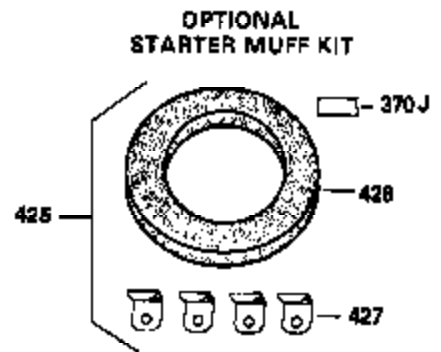

Ref #	Part Number	Qty	Description
341	34158	1	Fuel Tank Bracket
342	650561	1	Screw, 1/4-20 x 5/8"
370A	34686	1	Logo Decal
370C	35344	1	Throttle Decal
380	632230	1	Carburetor (Incl. 184)
390	590420	1	Rewind Starter
400	33235A	1	* Gasket Set (Incl. items marked PK i n notes) Incl. part #'s 27272A (2), 27896A (2), 27913A (1), 27915A (2), 28938C (1), 29673 (1), 30684 (1), 31688A (1), 33355A (1), 35865 (1)
420	730225	1	SAE 30 4-Cycle Engine Oil (Quart)
453	29538	1	Engine Mounting Base
454	650542	4	Screw, 5/16-18 x 3/4"

OPTIONAL 110-120  
VOLT STARTER  
MOTOR KIT

OPTIONAL SPARK ARREST  
MUFFLER

Ref #	Part Number	Qty	Description
110	35187	1	Ground Wire
172	28425	1	Valve Cover
242	31691	1	Air Cleaner Bracket
262	29747B	2	Screw, Torx T-40, 5/16-24 x 21/32"
269	35865	1	* Exhaust Manifold Gasket
275	32401	1	Muffler
277A	30196	1	Screw, 5/16-18 x 3/4"
277	650694A	1	Screw, 5/16-18 x 2"
279B	26073	1	Washer
291	30962	1	Fuel Line
370	34346	1	Instruction Decal
370B	35274	1	Instruction Decal

**ADD-ON ALTERNATOR  
 AC LIGHTING OR DC CHARGING**

**OPTIONAL  
 STARTER MUFF KIT**  
 730571  
 Can be used on H50-60 with  
 stamped steel starter.

**SOLID STATE**

Ref #	Part Number	Qty	Description
90	611084	1	Flywheel
100	34443A	1	Solid State Ignition
102	650872	2	Solid State Mounting Stud
103	650814	2	Screw, Torx T-15, 10-24 x 1"
172	28425	1	Valve Cover
173	35350	1	Breather Tube
239	27272A	1	* Air Cleaner Gasket
242	31691	1	Air Cleaner Bracket
245	30727	1	Air Cleaner Filter
269	35865	1	* Exhaust Manifold Gasket
277A	30196	1	Screw, 5/16-18 x 3/4"
279B	26073	1	Washer
291	30962	1	Fuel Line