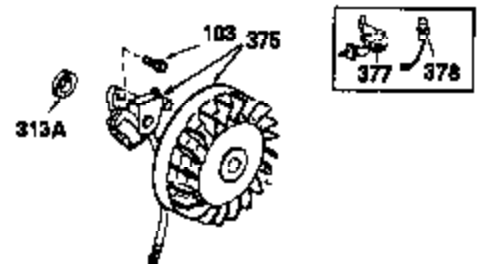

**ADD-ON ALTERNATOR
AC LIGHTING OR DC CHARGING**