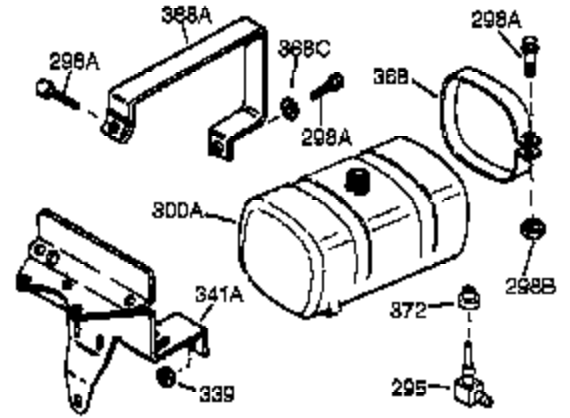

Ref #	Part Number	Qty	Description
172	28425	1	Valve Cover
262	29747B	2	Screw, Torx T-40, 5/16-24 x 21/32"
269	35865	1	* Exhaust Manifold Gasket
277A	30196	1	Screw, 5/16-18 x 3/4"
370C	35344	1	Throttle Decal