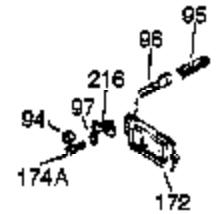

Ref #	Part Number	Qty	Description
172	28425	1	Valve Cover
262	29747B	2	Screw, Torx T-40, 5/16-24 x 21/32"
269	35865	1	* Exhaust Manifold Gasket
277A	30196	1	Screw, 5/16-18 x 3/4"
370C	35344	1	Throttle Decal