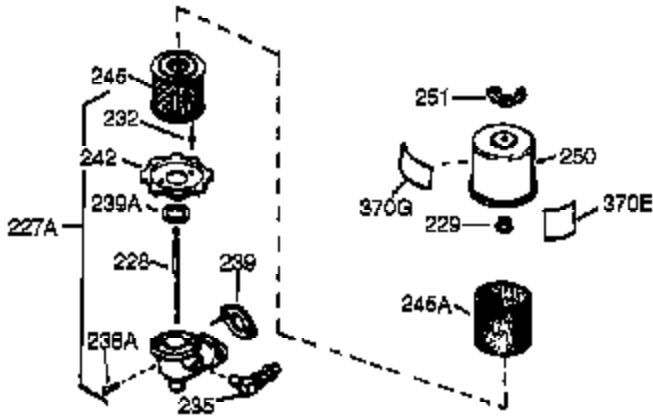

730571
Can be used on H50-60 with
stamped steel starter.