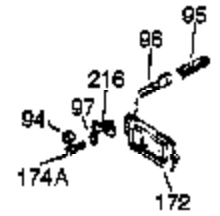

OPTIONAL 110-120
VOLT STARTER
MOTOR KIT