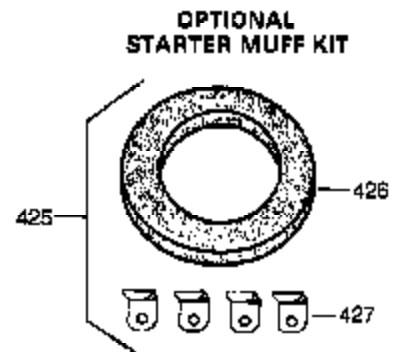

730571
Can be used on H50-60 with
stamped steel starter.