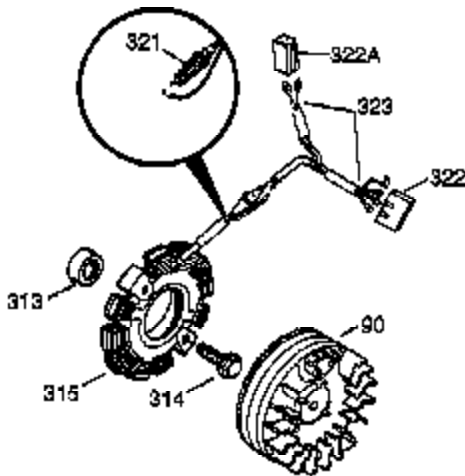

730571
Can be used on H50-60 with
stamped steel starter.