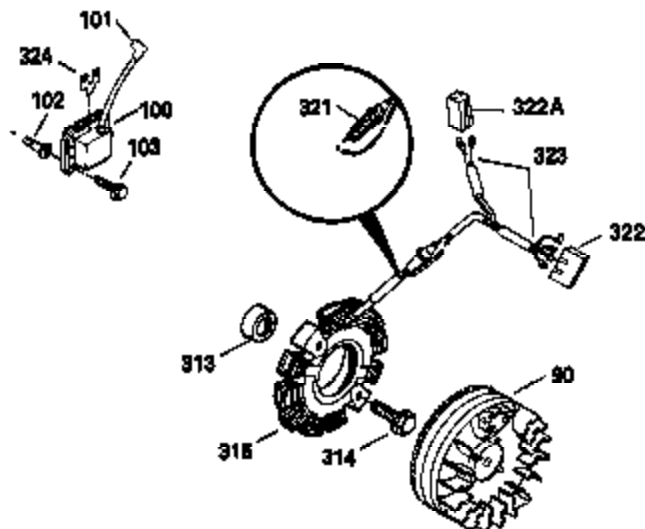

**ADD-ON ALTERNATOR
 AC LIGHTING OR DC CHARGING**

**OPTIONAL
 STARTER MUFF KIT**
 730571
 Can be used on H50-60 with
 stamped steel starter.

**STANDARD POINT
 IGNITION**

SOLID STATE

Ref #	Part Number	Qty	Description
90	611084	1	Flywheel
100	34443A	1	Solid State Ignition
102	650872	2	Solid State Mounting Stud
103	650814	2	Screw, Torx T-15, 10-24 x 1"
172	28425	1	Valve Cover
173	32447	1	Breather Tube
228	650826	1	Stud, 1/4-20 x 6.20"
229	650825	1	Nut & Lock Washer, 1/4-20
232	0	2	Pop Rivet (Purchase Locally)
235	30675	1	Air Cleaner Elbow Fitting
239	27272A	1	* Air Cleaner Gasket
239A	34698A	1	* Air Cleaner Gasket
245A	34783	1	Air Cleaner Filter
245	34782	1	Air Cleaner Filter
251	650513	1	Wing Nut, 1/4-20
269	35865	1	* Exhaust Manifold Gasket
277A	30196	1	Screw, 5/16-18 x 3/4"
279B	26073	1	Washer
291	30962	1	Fuel Line