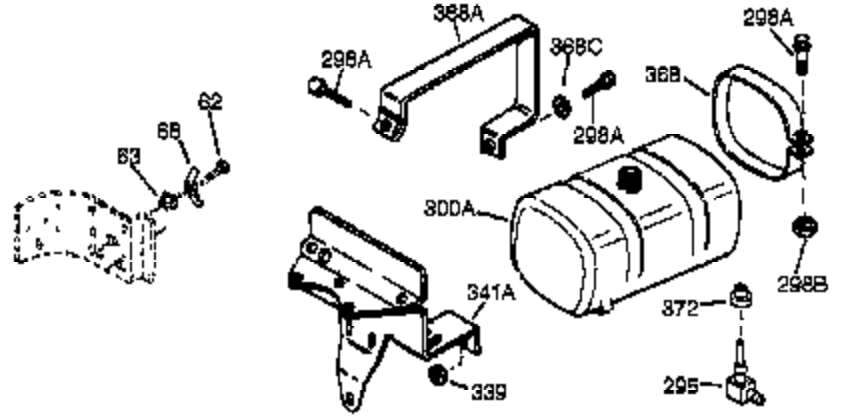

Ref #	Part Number	Qty	Description
370D	33962	1	Throttle Decal
370C	34704	1	Instruction Decal
370B	35274	1	Instruction Decal
370	36261	1	Instruction Decal
370A	35532	1	Name Decal
380	632257	1	Carburetor (Incl. 184)
390	590666A	1	Rewind Starter
400	33235A	1	* Gasket Set (Incl. items marked PK i n notes) Incl. part #'s 27272A (2), 27896A (2), 27913A (1), 27915A (2), 28938C (1), 29673 (1), 30684 (1), 31688A (1), 33355A (1), 35865 (1)
420	730225	1	SAE 30 4-Cycle Engine Oil (Quart)
453	29538	1	Engine Mounting Base
454	650542	4	Screw, 5/16-18 x 3/4"