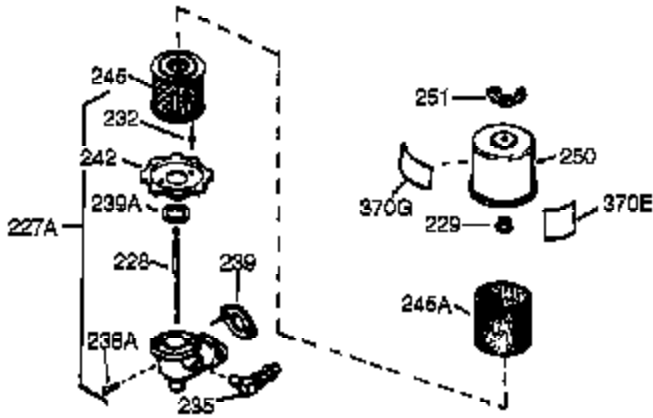

**OPTIONAL
STARTER MUFF KIT**

730571
Can be used on H50-60 with stamped steel starter.