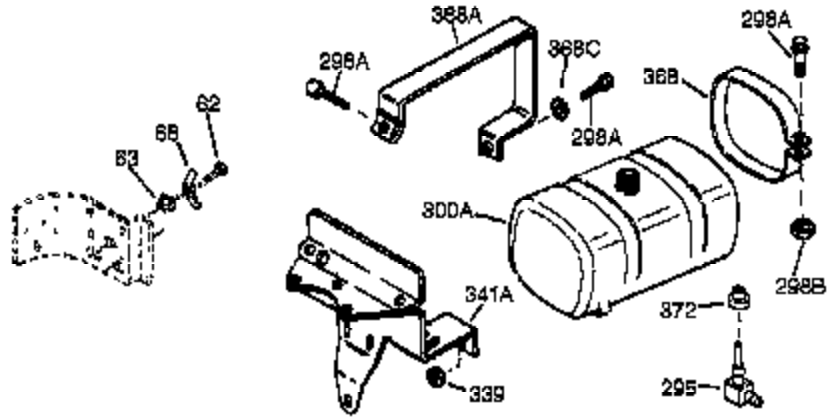

Ref #	Part Number	Qty	Description
342	650561	1	Screw, 1/4-20 x 5/8"
370C	34704	1	Instruction Decal
370B	35274	1	Instruction Decal
370	36261	1	Instruction Decal
370A	35532	1	Logo Decal
370D	33962	1	Throttle Decal
380	632257	1	Carburetor (Incl. 184)
390	590688	1	Rewind Starter
400	36447	1	* Gasket Set (Incl. items marked PK i n notes) Incl. part #'s 26756 (1), 27272A (1), 27896A (2), 27915A (1), 29673 (1), 30684 (1), 31688A (1), 33629 (1), 34912 (1), 35865 (1), 36445 (1)
420	730225	1	SAE 30 4-Cycle Engine Oil (Quart)
453	29538	1	Engine Mounting Base
454	650542	4	Screw, 5/16-18 x 3/4"