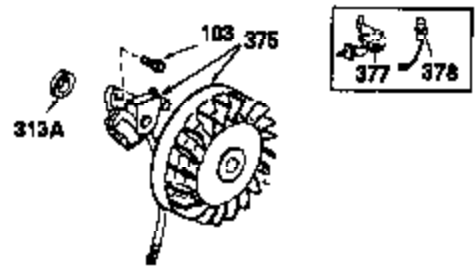

**ADD-ON ALTERNATOR
AC LIGHTING OR DC CHARGING**