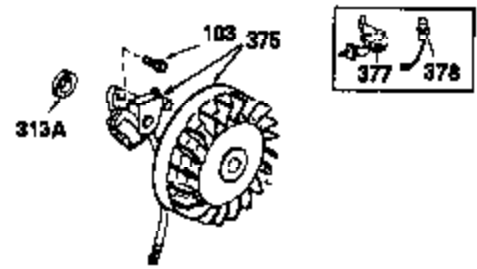

**STANDARD POINT
IGNITION**