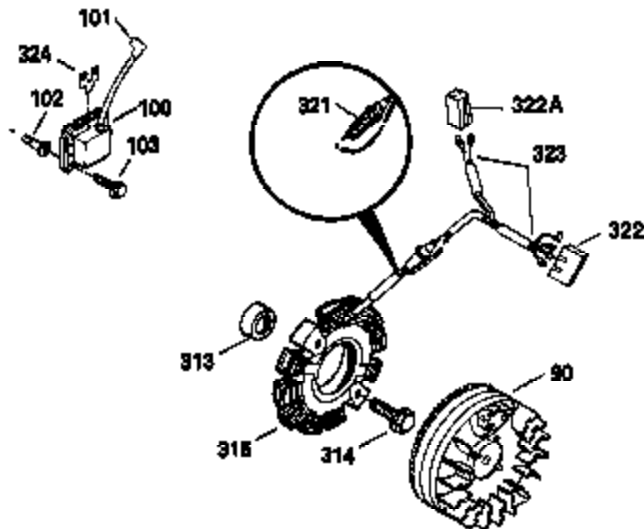

**ADD-ON ALTERNATOR
 AC LIGHTING OR DC CHARGING**

730571
 Can be used on H50-60 with
 stamped steel starter.

**STANDARD POINT
 IGNITION**

SOLID STATE

Ref #	Part Number	Qty	Description
90	611084	1	Flywheel
100	34443A	1	Solid State Ignition
101	610118	1	Spark Plug Cover
102	650872	2	Solid State Mounting Stud
103	650814	2	Screw, Torx T-15, 10-24 x 1"
172	28425	1	Valve Cover
173	35350	1	Breather Tube
239	27272A	1	* Air Cleaner Gasket
242	31691	1	Air Cleaner Bracket
245	30727	1	Air Cleaner Filter
269	35865	1	* Exhaust Manifold Gasket
277A	30196	1	Screw, 5/16-18 x 3/4"
279B	26073	1	Washer
291	30962	1	Fuel Line