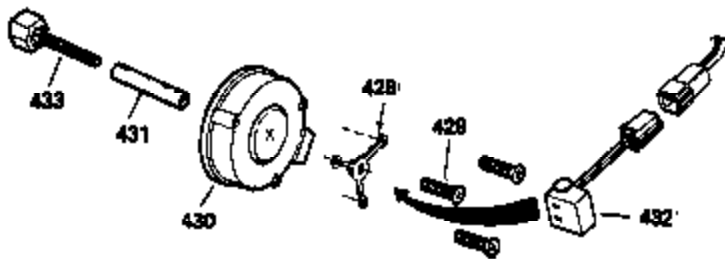

OPTIONAL SPARK ARREST MUFFLER

Ref #	Part Number	Qty	Description
23	31793	1	Ball Bearing
32	31792	1	Washer
74	31855	2	Bearing Retainer
110	35187	1	Ground Wire
172	28425	1	Valve Cover
175	650778	2	Lock Washer
176	650580	2	Lock Nut, 10-24
242	31691	1	Air Cleaner Bracket
262	29747B	2	Screw, Torx T-40, 5/16-24 x 21/32"
269	35865	1	* Exhaust Manifold Gasket
275	32401	1	Muffler
277	650694A	1	Screw, 5/16-18 x 2"
277A	30196	1	Screw, 5/16-18 x 3/4"
279B	26073	1	Washer
291	30962	1	Fuel Line
370B	35274	1	Instruction Decal
370	34346	1	Instruction Decal

**ADD-ON ALTERNATOR
 AC LIGHTING OR DC CHARGING**

730571
 Can be used on H50-60 with
 stamped steel starter.

**STANDARD POINT
 IGNITION**

SOLID STATE

Ref #	Part Number	Qty	Description
90	611084	1	Flywheel
100	34443A	1	Solid State Ignition
101	610118	1	Spark Plug Cover
102	650872	2	Solid State Mounting Stud
103	650814	2	Screw, Torx T-15, 10-24 x 1"
172	28425	1	Valve Cover
173	35350	1	Breather Tube
239	27272A	1	* Air Cleaner Gasket
242	31691	1	Air Cleaner Bracket
245	30727	1	Air Cleaner Filter
269	35865	1	* Exhaust Manifold Gasket
277A	30196	1	Screw, 5/16-18 x 3/4"
279B	26073	1	Washer
291	30962	1	Fuel Line