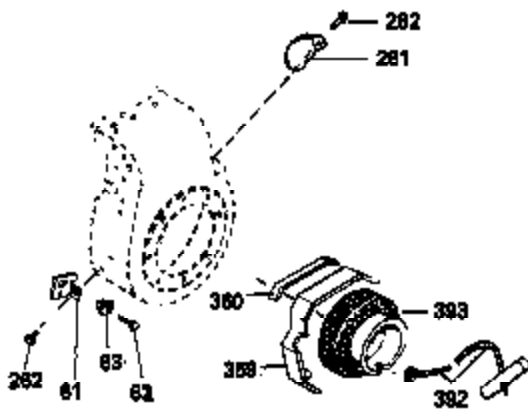

Ref #	Part Number	Qty	Description
342	650561	1	Screw, 1/4-20 x 5/8"
370C	35344	1	Throttle Decal
370A	34686	1	Logo Decal
380	632230	1	Carburetor (Incl. 184)
390	590666	1	Rewind Starter
400	33235A	1	* Gasket Set (Incl. items marked PK i n notes) Incl. part #'s 27272A (2), 27896A (2), 27913A (1), 27915A (2), 28938C (1), 29673 (1), 30684 (1), 31688A (1), 33355A (1), 35865 (1)
420	730225	1	SAE 30 4-Cycle Engine Oil (Quart)
453	29538	1	Engine Mounting Base
454	650542	4	Screw, 5/16-18 x 3/4"