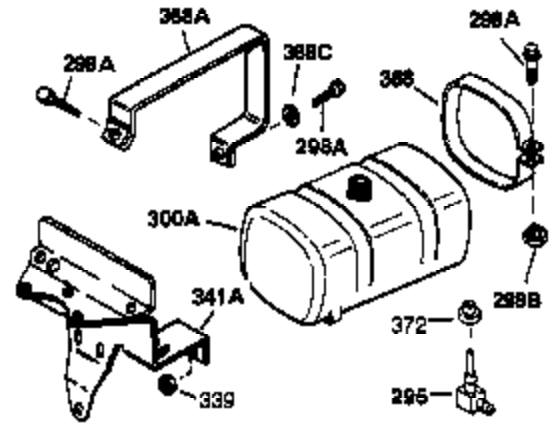

Ref #	Part Number	Qty	Description
342	650561	1	Screw, 1/4-20 x 5/8"
370C	35344	1	Throttle Decal
370A	34686	1	Logo Decal
380	632230	1	Carburetor (Incl. 184)
390	590666	1	Rewind Starter
400	33235A	1	* Gasket Set (Incl. items marked PK i n notes) Incl. part #'s 27272A (2), 27896A (2), 27913A (1), 27915A (2), 28938C (1), 29673 (1), 30684 (1), 31688A (1), 33355A (1), 35865 (1)
420	730225	1	SAE 30 4-Cycle Engine Oil (Quart)
453	29538	1	Engine Mounting Base
454	650542	4	Screw, 5/16-18 x 3/4"