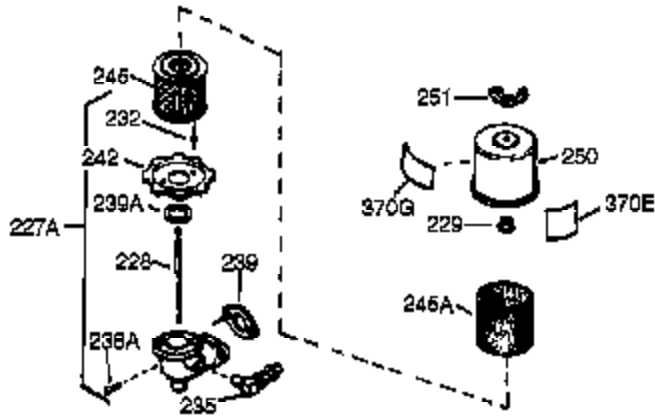

**OPTIONAL
STARTER MUFF KIT**

730571

Can be used on H50-60 with stamped steel starter.