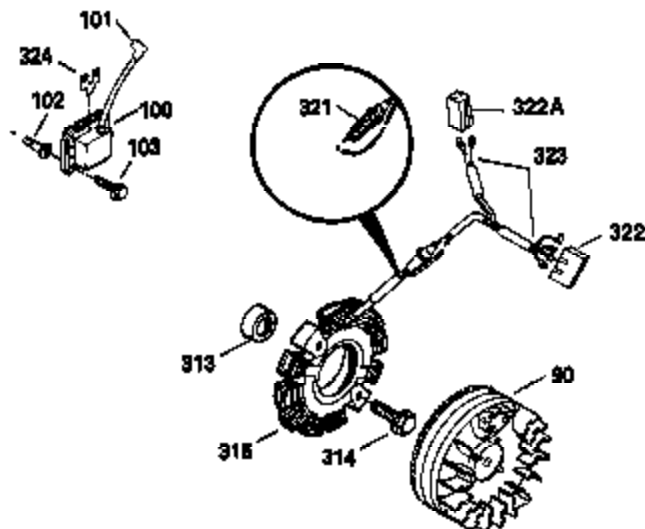

Ref #	Part Number	Qty	Description
325	29443	1	Wire Clip
340	34159	1	Fuel Tank Bracket
341	34158	1	Fuel Tank Bracket
342	650561	1	Screw, 1/4-20 x 5/8"
370A	550223	1	Logo Decal
370C	35344	1	Throttle Decal
380	632230	1	Carburetor (Incl. 184)
390	590420	1	Rewind Starter
400	33235A	1	* Gasket Set (Incl. items marked PK i n notes) Incl. part #'s 27272A (2), 27896A (2), 27913A (1), 27915A (2), 28938C (1), 29673 (1), 30684 (1), 31688A (1), 33355A (1), 35865 (1)
420	730225	1	SAE 30 4-Cycle Engine Oil (Quart)
453	29538	1	Engine Mounting Base
454	650542	4	Screw, 5/16-18 x 3/4"

**ADD-ON ALTERNATOR
 AC LIGHTING OR DC CHARGING**

**OPTIONAL
 STARTER MUFF KIT**
 730571
 Can be used on H50-60 with
 stamped steel starter.

**STANDARD POINT
 IGNITION**

SOLID STATE

Ref #	Part Number	Qty	Description
90	611084	1	Flywheel
100	34443A	1	Solid State Ignition
101	610118	1	Spark Plug Cover
102	650872	2	Solid State Mounting Stud
103	650814	2	Screw, Torx T-15, 10-24 x 1"
172	28425	1	Valve Cover
173	35350	1	Breather Tube
239	27272A	1	* Air Cleaner Gasket
242	31691	1	Air Cleaner Bracket
245	30727	1	Air Cleaner Filter
269	35865	1	* Exhaust Manifold Gasket
277A	30196	1	Screw, 5/16-18 x 3/4"
279B	26073	1	Washer
291	30962	1	Fuel Line