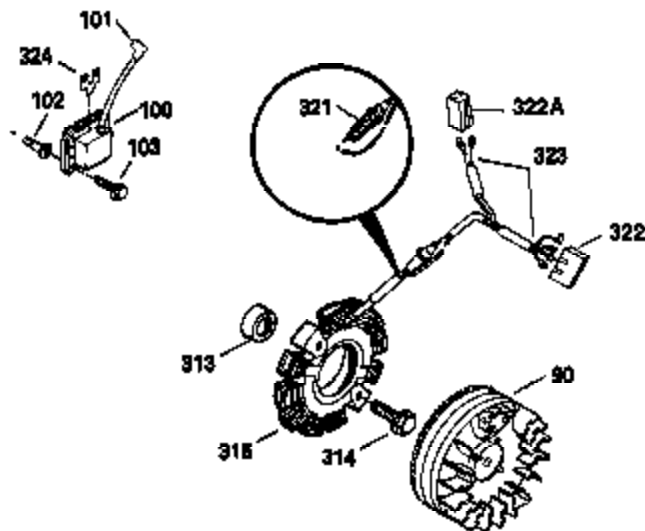

**ADD-ON ALTERNATOR  
 AC LIGHTING OR DC CHARGING**

**OPTIONAL  
 STARTER MUFF KIT**  
 730571  
 Can be used on H50-60 with  
 stamped steel starter.

**STANDARD POINT  
 IGNITION**

**SOLID STATE**

Ref #	Part Number	Qty	Description
90	611084	1	Flywheel
100	34443A	1	Solid State Ignition
101	610118	1	Spark Plug Cover
102	650872	2	Solid State Mounting Stud
103	650814	2	Screw, Torx T-15, 10-24 x 1"
172	28425	1	Valve Cover
173	32447	1	Breather Tube
228	650826	1	Stud, 1/4-20 x 6.20"
229	650825	1	Nut & Lock Washer, 1/4-20
232	0	2	Pop Rivet (Purchase Locally)
235	30675	1	Air Cleaner Elbow Fitting
239	27272A	1	* Air Cleaner Gasket
239A	34698A	1	* Air Cleaner Gasket
245A	34783	1	Air Cleaner Filter
245	34782	1	Air Cleaner Filter
251	650513	1	Wing Nut, 1/4-20
269	35865	1	* Exhaust Manifold Gasket
277A	30196	1	Screw, 5/16-18 x 3/4"
279B	26073	1	Washer
291	30962	1	Fuel Line