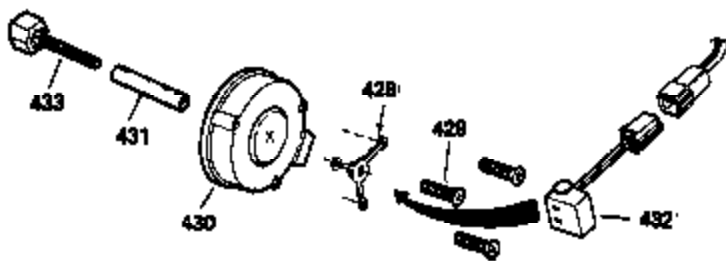

**ADD-ON ALTERNATOR
AC LIGHTING OR DC CHARGING**

**STANDARD POINT
IGNITION**