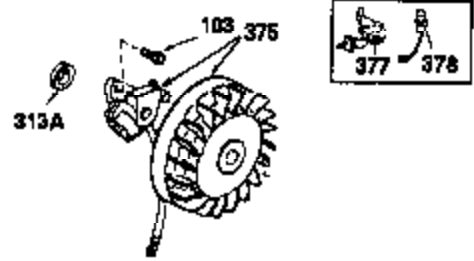

**STANDARD POINT
IGNITION**