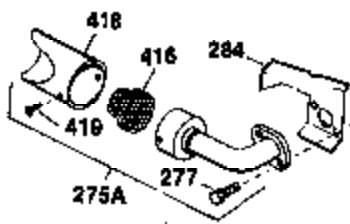

OPTIONAL SPARK ARREST
MUFFLER