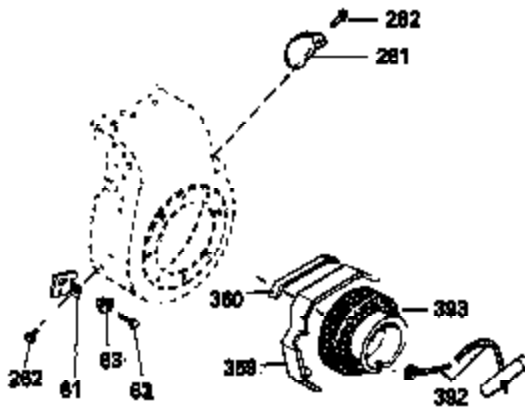

Ref #	Part Number	Qty	Description
	301 35355	1	Fuel Cap
	305 35554	1	Oil Fill Tube
	307 35499	1	"O" Ring
	308 35540	1	Fill Tube Clip
	310 35555	1	Dipstick
	325 29443	1	Wire Clip
	327 35392	1	Starter Plug
	340 34159	1	Fuel Tank Bracket
	341 34158	1	Fuel Tank Bracket
	342 650561	1	Screw, 1/4-20 x 5/8"
	370A 35532	1	Name Decal
	370C 34704	1	Instruction Decal
	380 632257	1	Carburetor (Incl. 184)
	390 590666	1	Rewind Starter
	400 33235A	1	* Gasket Set (Incl. items marked PK i n notes) Incl. part #'s 27272A (2), 27896A (2), 27913A (1), 27915A (2), 28938C (1), 29673 (1), 30684 (1), 31688A (1), 33355A (1), 35865 (1)
	420 730225	1	SAE 30 4-Cycle Engine Oil (Quart)
	453 29538	1	Engine Mounting Base
	454 650542	4	Screw, 5/16-18 x 3/4"