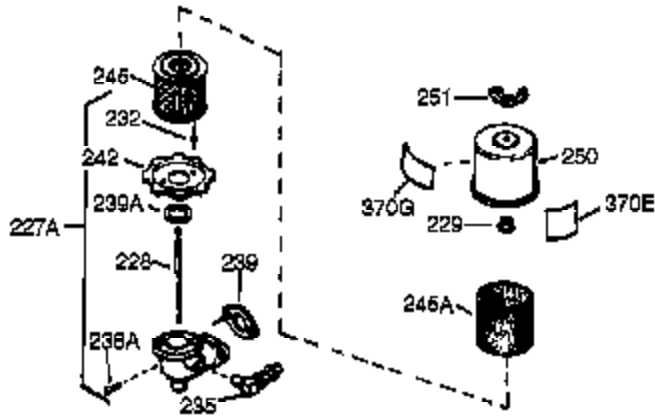

730571
Can be used on H50-60 with
stamped steel starter.