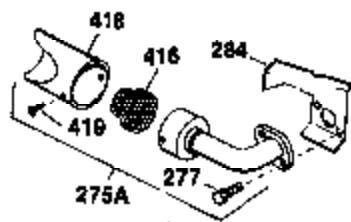

OPTIONAL SPARK ARREST MUFFLER