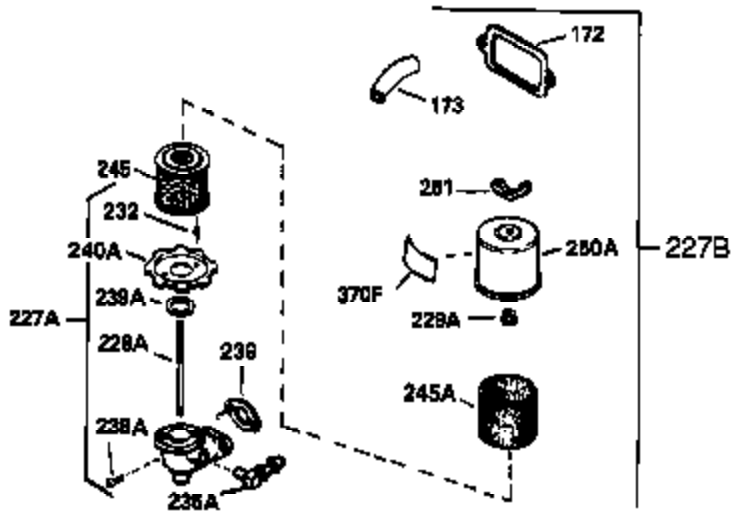

**ADD-ON ALTERNATOR
AC LIGHTING OR DC CHARGING**