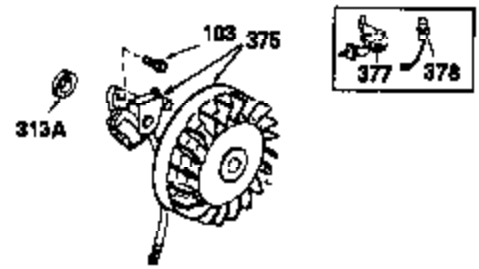

**ADD-ON ALTERNATOR
AC LIGHTING OR DC CHARGING**