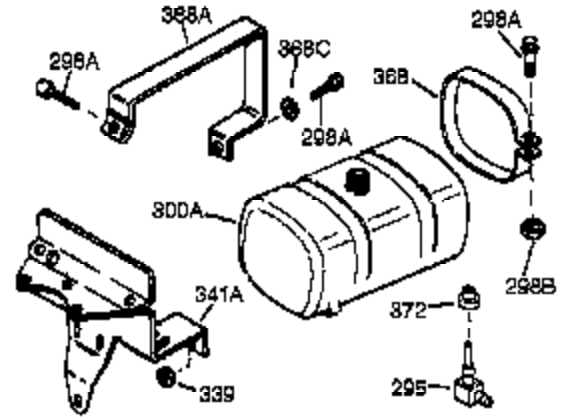

Ref #	Part Number	Qty	Description
342	30063	1	Screw, Torx T-30, 1/4-20 x 1/2"
370	36261	1	Instruction Decal
370B	35274	1	Instruction Decal
370A	550223	1	Name Decal
380	632230	1	Carburetor (Incl. 184)
390	590688	1	Rewind Starter
400	36447	1	* Gasket Set (Incl. items marked PK i n notes) Incl. part #'s 26756 (1), 27272A (1), 27896A (2), 27915A (1), 29673 (1), 30684 (1), 31688A (1), 33629 (1), 34912 (1), 35865 (1), 36445 (1)
420	730225	1	SAE 30 4-Cycle Engine Oil (Quart)
453	29538	1	Engine Mounting Base
454	650542	4	Screw, 5/16-18 x 3/4"