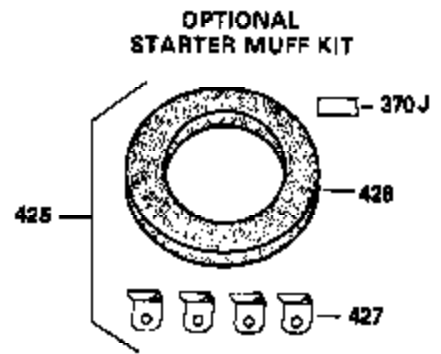

Ref #	Part Number	Qty	Description
341	34158	1	Fuel Tank Bracket
342	650561	1	Screw, 1/4-20 x 5/8"
370A	550223	1	Logo Decal
370C	33962	1	Throttle Decal
380	632230	1	Carburetor (Incl. 184)
390	590420	1	Rewind Starter
400	33235A	1	* Gasket Set (Incl. items marked PK i n notes) Incl. part #'s 27272A (2), 27896A (2), 27913A (1), 27915A (2), 28938C (1), 29673 (1), 30684 (1), 31688A (1), 33355A (1), 35865 (1)
420	730225	1	SAE 30 4-Cycle Engine Oil (Quart)
453	29538	1	Engine Mounting Base
454	650542	4	Screw, 5/16-18 x 3/4"

OPTIONAL 110-120
VOLT STARTER
MOTOR KIT

OPTIONAL SPARK ARREST
MUFFLER

Ref #	Part Number	Qty	Description
172	28425	1	Valve Cover
242	31691	1	Air Cleaner Bracket
262	29747B	2	Screw, Torx T-40, 5/16-24 x 21/32"
269	35865	1	* Exhaust Manifold Gasket
275	32401	1	Muffler
277	650694A	1	Screw, 5/16-18 x 2"
277A	30196	1	Screw, 5/16-18 x 3/4"
279B	26073	1	Washer
291	30962	1	Fuel Line
370B	35274	1	Instruction Decal
370	34346	1	Instruction Decal

**ADD-ON ALTERNATOR
 AC LIGHTING OR DC CHARGING**

**OPTIONAL
 STARTER MUFF KIT**
 730571
 Can be used on H50-60 with
 stamped steel starter.

SOLID STATE

Ref #	Part Number	Qty	Description
90	611084	1	Flywheel
100	34443A	1	Solid State Ignition
101	27276	1	Spark Plug Cover
102	650872	2	Solid State Mounting Stud
103	650814	2	Screw, Torx T-15, 10-24 x 1"
172	28425	1	Valve Cover
173	35350	1	Breather Tube
239	27272A	1	* Air Cleaner Gasket
242	31691	1	Air Cleaner Bracket
245	30727	1	Air Cleaner Filter
269	35865	1	* Exhaust Manifold Gasket
277A	30196	1	Screw, 5/16-18 x 3/4"
279B	26073	1	Washer
291	30962	1	Fuel Line