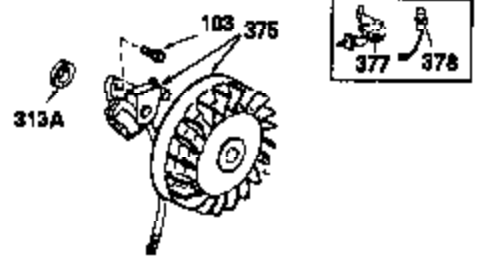

**ADD-ON ALTERNATOR
AC LIGHTING OR DC CHARGING**