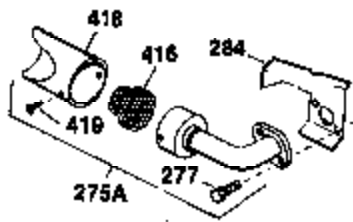

OPTIONAL SPARK ARREST
MUFFLER