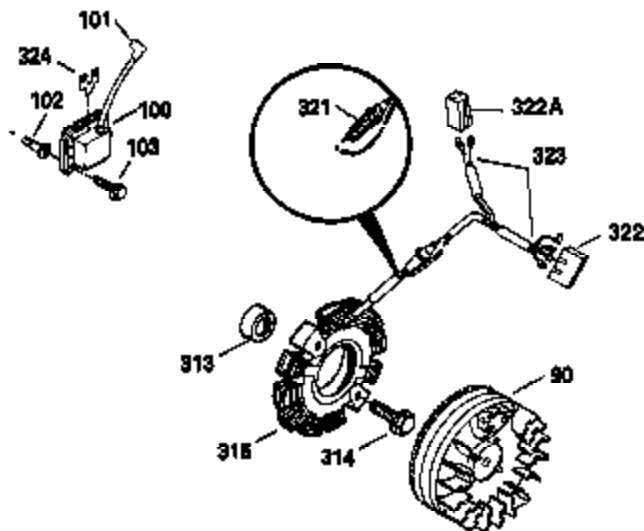

**ADD-ON ALTERNATOR
 AC LIGHTING OR DC CHARGING**

730571
 Can be used on H50-60 with
 stamped steel starter.

**STANDARD POINT
 IGNITION**

SOLID STATE

Ref #	Part Number	Qty	Description
90	611084	1	Flywheel
100	34443A	1	Solid State Ignition
102	650872	2	Solid State Mounting Stud
103	650814	2	Screw, Torx T-15, 10-24 x 1"
172	28425	1	Valve Cover
173	35350	1	Breather Tube
239	27272A	1	* Air Cleaner Gasket
242	31691	1	Air Cleaner Bracket
245	31700	1	Air Cleaner Filter
291	30962	1	Fuel Line