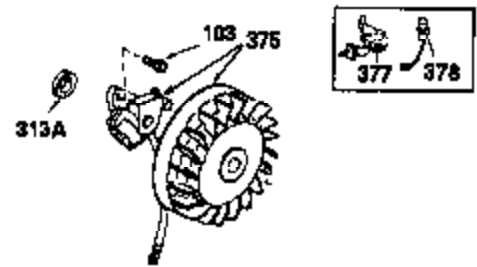

**STANDARD POINT
IGNITION**