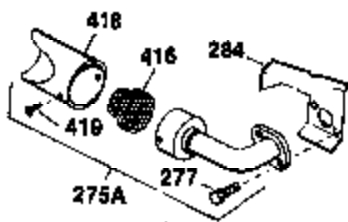

OPTIONAL SPARK ARREST MUFFLER