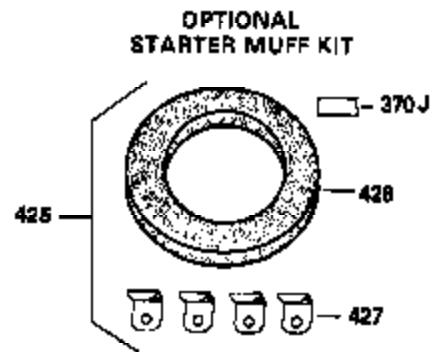

730571
Can be used on H50-60 with
stamped steel starter.