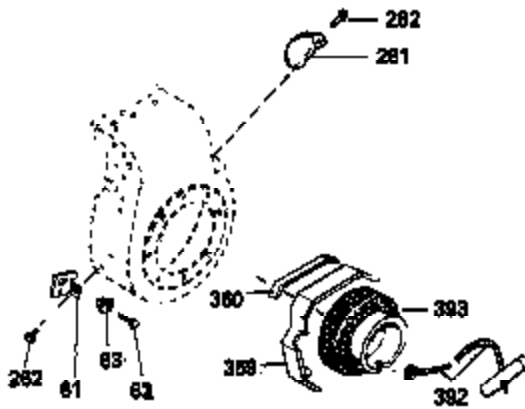

Ref #	Part Number	Qty	Description
390	590666	1	Rewind Starter
400	33235A	1	* Gasket Set (Incl. items marked PK i n notes) Incl. part #'s 27272A (2), 27896A (2), 27913A (1), 27915A (2), 28938C (1), 29673 (1), 30684 (1), 31688A (1), 33355A (1), 35865 (1)
420	730225	1	SAE 30 4-Cycle Engine Oil (Quart)
453	29538	1	Engine Mounting Base
454	650542	4	Screw, 5/16-18 x 3/4"