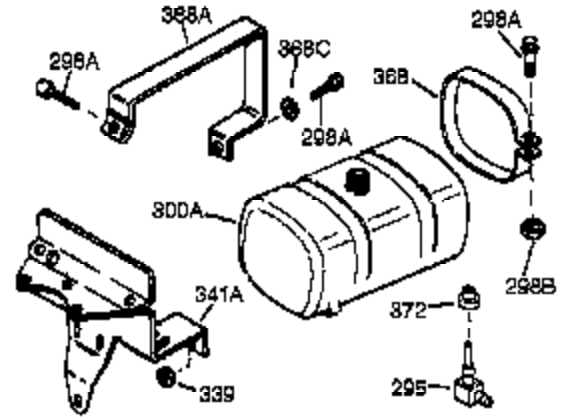

| Ref # | Part Number | Qty | Description   |
|-------|-------------|-----|---|
| 390   | 590666A     | 1   | Rewind Starter  |
| 400   | 33235A      | 1   | * Gasket Set (Incl. items marked PK i n notes) Incl. part #'s<br>27272A (2), 27896A (2), 27913A (1), 27915A (2), 28938C (1),<br>29673 (1), 30684 (1), 31688A (1), 33355A (1), 35865 (1) |
| 420   | 730225      | 1   | SAE 30 4-Cycle Engine Oil (Quart)   |
| 453   | 29538       | 1   | Engine Mounting Base  |
| 454   | 650542      | 4   | Screw, 5/16-18 x 3/4"   |