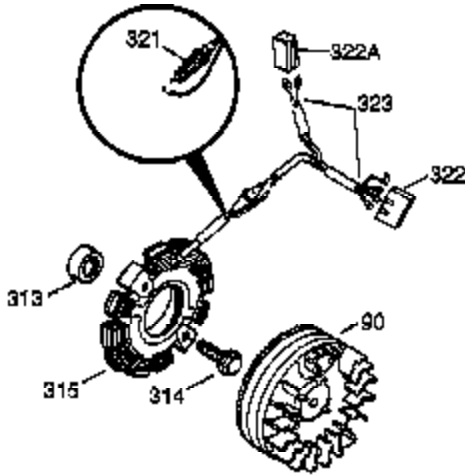

730571
Can be used on H50-60 with stamped steel starter.