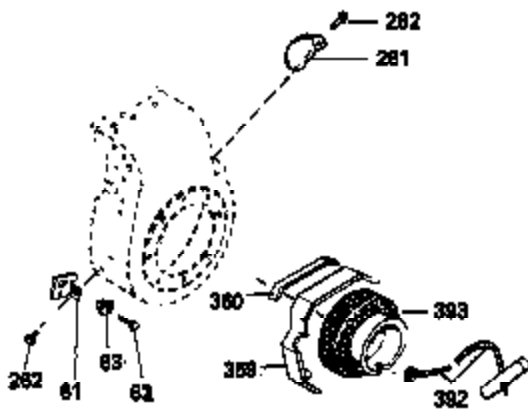

Ref #	Part Number	Qty	Description
308	35540	1	Fill Tube Clip
310	35555	1	Dipstick
325	29443	1	Wire Clip
340	34159	1	Fuel Tank Bracket
341	34158	1	Fuel Tank Bracket
342	650561	1	Screw, 1/4-20 x 5/8"
370C	35344	1	Throttle Decal
370A	35532	1	Logo Decal
380	632257	1	Carburetor (Incl. 184)
390	590420	1	Rewind Starter
400	33235A	1	* Gasket Set (Incl. items marked PK i n notes) Incl. part #'s 27272A (2), 27896A (2), 27913A (1), 27915A (2), 28938C (1), 29673 (1), 30684 (1), 31688A (1), 33355A (1), 35865 (1)
420	730225	1	SAE 30 4-Cycle Engine Oil (Quart)
453	29538	1	Engine Mounting Base
454	650542	4	Screw, 5/16-18 x 3/4"