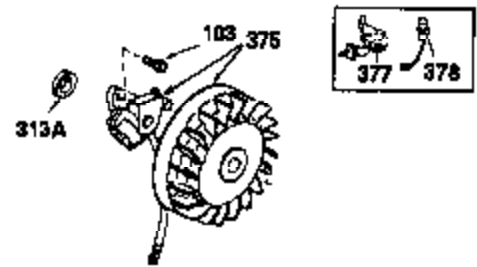

**ADD-ON ALTERNATOR
AC LIGHTING OR DC CHARGING**