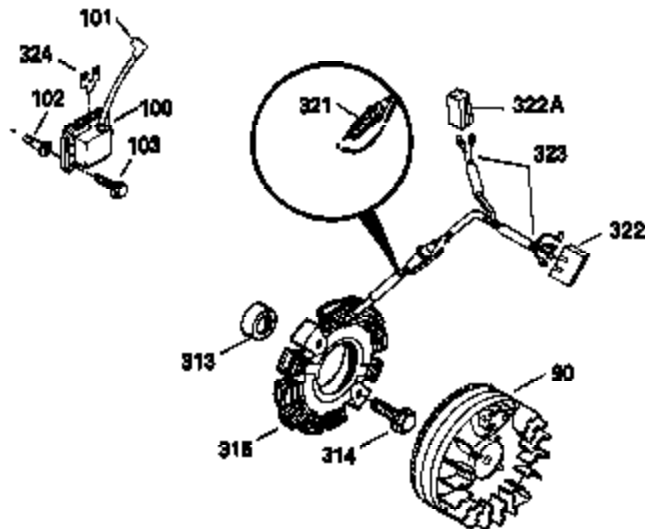

Ref #	Part Number	Qty	Description
310	35555	1	Dipstick
325	29443	1	Wire Clip
327	35392	1	Starter Plug
340	34159	1	Fuel Tank Bracket
341	34158	1	Fuel Tank Bracket
342	650561	1	Screw, 1/4-20 x 5/8"
370A	35532	1	Name Decal
370C	35344	1	Throttle Decal
380	632257	1	Carburetor (Incl. 184)
390	590666	1	Rewind Starter
400	33235A	1	* Gasket Set (Incl. items marked PK i n notes) Incl. part #'s 27272A (2), 27896A (2), 27913A (1), 27915A (2), 28938C (1), 29673 (1), 30684 (1), 31688A (1), 33355A (1), 35865 (1)
420	730225	1	SAE 30 4-Cycle Engine Oil (Quart)
453	29538	1	Engine Mounting Base
454	650542	4	Screw, 5/16-18 x 3/4"

**ADD-ON ALTERNATOR
 AC LIGHTING OR DC CHARGING**

**OPTIONAL
 STARTER MUFF KIT**
 730571
 Can be used on H50-60 with
 stamped steel starter.

**STANDARD POINT
 IGNITION**

SOLID STATE

Ref #	Part Number	Qty	Description
90	611084	1	Flywheel
100	34443A	1	Solid State Ignition
101	610118	1	Spark Plug Cover
102	650872	2	Solid State Mounting Stud
103	650814	2	Screw, Torx T-15, 10-24 x 1"
172	28425	1	Valve Cover
173	32447	1	Breather Tube
228	650826	1	Stud, 1/4-20 x 6.20
229	650825	1	Nut & Lock Washer, 1/4-20
232	XXXXX	2	Pop Rivet (1/8") (Can be purchased locally)
235	30675	1	Air Cleaner Elbow Fitting
239	27272A	1	* Air Cleaner Gasket
239A	34698A	1	* Air Cleaner Gasket
242	34699	1	Air Cleaner Base
245	34782	1	Air Cleaner Filter
245A	34783	1	Air Cleaner Filter
251	650513	1	Wing Nut, 1/4-20
269	35865	1	* Exhaust Manifold Gasket
277A	30196	1	Screw, 5/16-18 x 3/4"
279B	26073	1	Washer
291	30962	1	Fuel Line