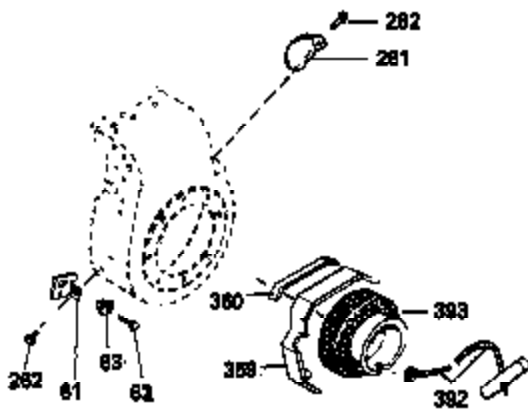

Ref #	Part Number	Qty	Description
310	35555	1	Dipstick
325	29443	1	Wire Clip
327	35392	1	Starter Plug
340	34159	1	Fuel Tank Bracket
341	34158	1	Fuel Tank Bracket
342	650561	1	Screw, 1/4-20 x 5/8"
370A	35532	1	Name Decal
370C	35344	1	Throttle Decal
380	632257	1	Carburetor (Incl. 184)
390	590666	1	Rewind Starter
400	33235A	1	* Gasket Set (Incl. items marked PK i n notes) Incl. part #'s 27272A (2), 27896A (2), 27913A (1), 27915A (2), 28938C (1), 29673 (1), 30684 (1), 31688A (1), 33355A (1), 35865 (1)
420	730225	1	SAE 30 4-Cycle Engine Oil (Quart)
453	29538	1	Engine Mounting Base
454	650542	4	Screw, 5/16-18 x 3/4"