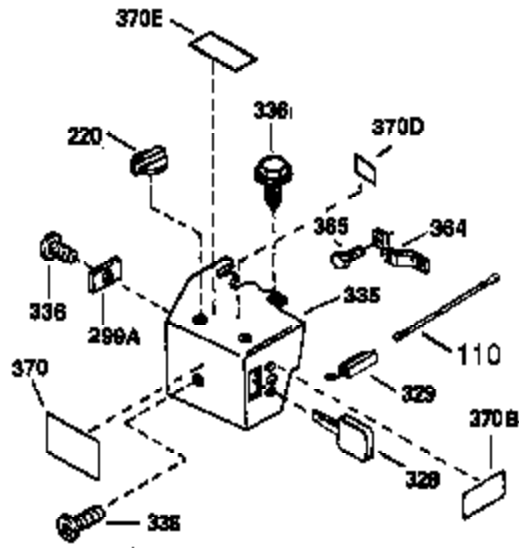

Ref #	Part Number	Qty	Description
310	35555	1	Dipstick
325	29443	1	Wire Clip
327	35392	1	Starter Plug
340	34159	1	Fuel Tank Bracket
341	34158	1	Fuel Tank Bracket
342	650561	1	Screw, 1/4-20 x 5/8"
370A	35532	1	Name Decal
370C	35344	1	Throttle Decal
380	632257	1	Carburetor (Incl. 184)
390	590666	1	Rewind Starter
400	33235A	1	* Gasket Set (Incl. items marked PK i n notes) Incl. part #'s 27272A (2), 27896A (2), 27913A (1), 27915A (2), 28938C (1), 29673 (1), 30684 (1), 31688A (1), 33355A (1), 35865 (1)
420	730225	1	SAE 30 4-Cycle Engine Oil (Quart)
453	29538	1	Engine Mounting Base
454	650542	4	Screw, 5/16-18 x 3/4"