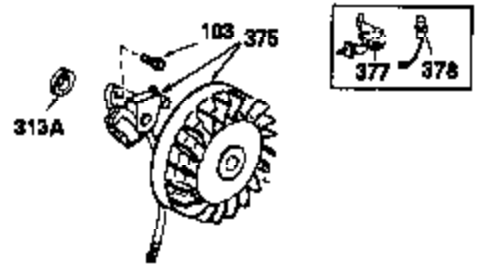

**STANDARD POINT
IGNITION**