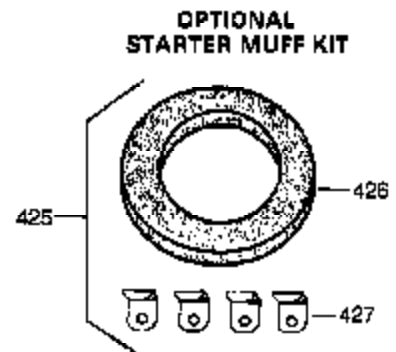

730571
Can be used on H50-60 with stamped steel starter.