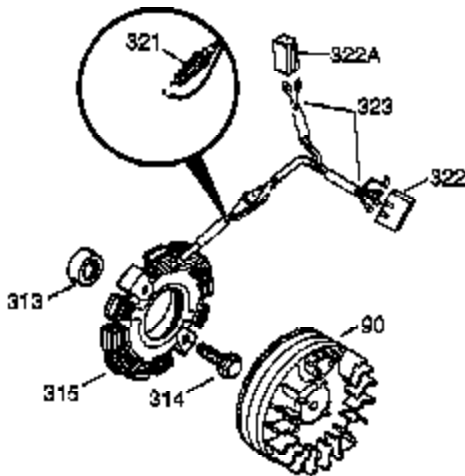

730571
Can be used on H50-60 with stamped steel starter.