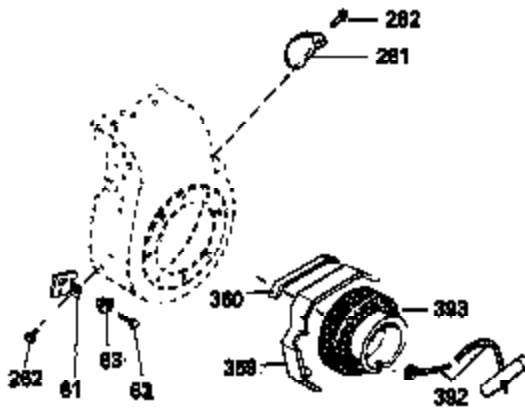

| Ref # | Part Number | Qty | Description |
|-------|-------------|-----|---|
| 400 | 33235A | 1 | * Gasket Set (Incl. items marked PK i n notes) Incl. part #'s 27272A (2), 27896A (2), 27913A (1), 27915A (2), 28938C (1), 29673 (1), 30684 (1), 31688A (1), 33355A (1), 35865 (1) |
| 420 | 730225 | 1 | SAE 30 4-Cycle Engine Oil (Quart) |
| 453 | 29538 | 1 | Engine Mounting Base |
| 454 | 650542 | 4 | Screw, 5/16-18 x 3/4" |