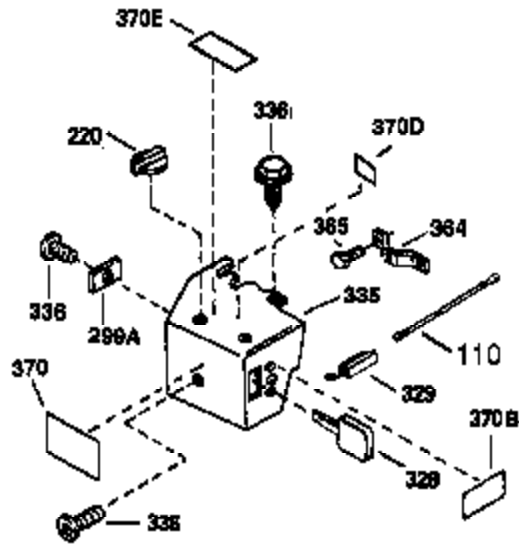

OPTIONAL SPARK ARREST MUFFLER