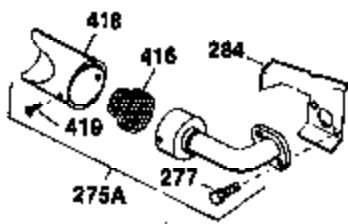

OPTIONAL SPARK ARREST
MUFFLER