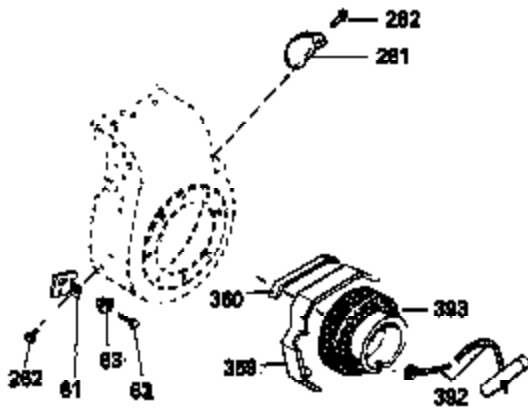

Ref #	Part Number	Qty	Description
	305 35554	1	Oil Fill Tube
	307 35499	1	"O" Ring
	308 35540	1	Fill Tube Clip
	310 35555	1	Dipstick
	325 34246	1	Wire Clip
	325A 29443	1	Wire Clip
	340 34168	1	Fuel Tank Bracket
	341 34167	1	Fuel Tank Bracket
	342 30063	1	Screw, Torx T-30, 1/4-20 x 1/2"
	370A 35532	1	Logo Decal
	370C 34704	1	Instruction Decal
	380 632257	1	Carburetor (Incl. 184)
	390 590420	1	Rewind Starter
	400 33235A	1	* Gasket Set (Incl. items marked PK i n notes) Incl. part #'s 27272A (2), 27896A (2), 27913A (1), 27915A (2), 28938C (1), 29673 (1), 30684 (1), 31688A (1), 33355A (1), 35865 (1)
	420 730225	1	SAE 30 4-Cycle Engine Oil (Quart)
	453 29538	1	Engine Mounting Base
	454 650542	4	Screw, 5/16-18 x 3/4"