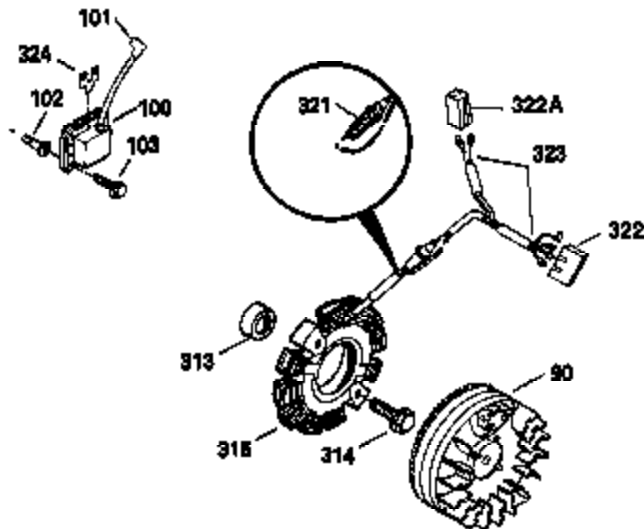

**ADD-ON ALTERNATOR  
 AC LIGHTING OR DC CHARGING**

**730571**  
 Can be used on H50-60 with  
 stamped steel starter.

**STANDARD POINT  
 IGNITION**

**SOLID STATE**

Ref #	Part Number	Qty	Description
90	611084	1	Flywheel
100	34443A	1	Solid State Ignition
101	610118	1	Spark Plug Cover
102	650872	2	Solid State Mounting Stud
103	650814	2	Screw, Torx T-15, 10-24 x 1"
110A	35183	1	Ground Wire
172	28425	1	Valve Cover
173	32447	1	Breather Tube
228	650826	1	Stud, 1/4-20 x 6.20"
229	650825	1	Nut & Lock Washer, 1/4-20
232	0	2	Pop Rivet (Purchase Locally)
235	30675	1	Air Cleaner Elbow Fitting
239	27272A	1	* Air Cleaner Gasket
239A	34698A	1	Air Cleaner Gasket
245A	34783	1	Air Cleaner Filter
245	34782	1	Air Cleaner Filter
251	650513	1	Wing Nut, 1/4-20
269	35865	1	* Exhaust Manifold Gasket
277A	30196	1	Screw, 5/16-18 x 3/4"
279B	26073	1	Washer
324	33177	1	Terminal