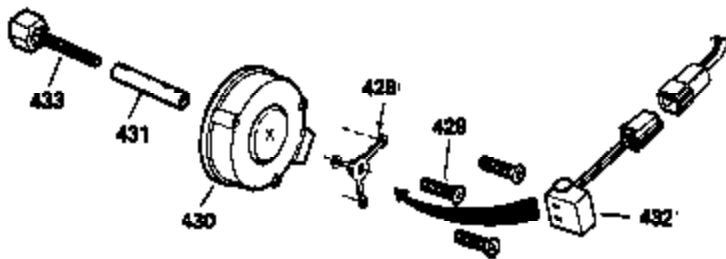

OPTIONAL 110-120  
VOLT STARTER  
MOTOR KIT

OPTIONAL SPARK ARREST  
MUFFLER

Ref #	Part Number	Qty	Description
23	31793	1	Ball Bearing
32	31792	1	Washer
62	650760	1	Screw, 8-32 x 3/8"
63	28545	1	Grommet
68	33356	1	Ground Terminal
74	31855	2	Bearing Retainer
110A	35183	1	Ground Wire
110	35187	1	Ground Wire
172	28425	1	Valve Cover
175	650778	2	Lock Washer
228	650826	1	Stud, 1/4-20 x 6.20"
229	650825	1	Nut & Lock Washer, 1/4-20
235	30675	1	Air Cleaner Elbow Fitting
262	29747B	2	Screw, Torx T-40, 5/16-24 x 21/32"
262	26460	1	Fuel Line Clamp
269	35865	1	* Exhaust Manifold Gasket
275	32401	1	Muffler
277	650694A	1	Screw, 5/16-18 x 2"
277A	30196	1	Screw, 5/16-18 x 3/4"
279B	26073	1	Washer
370B	35274	1	Instruction Decal
370	34346	1	Instruction Decal

**ADD-ON ALTERNATOR  
 AC LIGHTING OR DC CHARGING**

**730571**  
 Can be used on H50-60 with  
 stamped steel starter.

**STANDARD POINT  
 IGNITION**

**SOLID STATE**

Ref #	Part Number	Qty	Description
90	611084	1	Flywheel
100	34443A	1	Solid State Ignition
101	610118	1	Spark Plug Cover
102	650872	2	Solid State Mounting Stud
103	650814	2	Screw, Torx T-15, 10-24 x 1"
110A	35183	1	Ground Wire
172	28425	1	Valve Cover
173	32447	1	Breather Tube
228	650826	1	Stud, 1/4-20 x 6.20"
229	650825	1	Nut & Lock Washer, 1/4-20
232	0	2	Pop Rivet (Purchase Locally)
235	30675	1	Air Cleaner Elbow Fitting
239	27272A	1	* Air Cleaner Gasket
239A	34698A	1	Air Cleaner Gasket
245A	34783	1	Air Cleaner Filter
245	34782	1	Air Cleaner Filter
251	650513	1	Wing Nut, 1/4-20
269	35865	1	* Exhaust Manifold Gasket
277A	30196	1	Screw, 5/16-18 x 3/4"
279B	26073	1	Washer
324	33177	1	Terminal