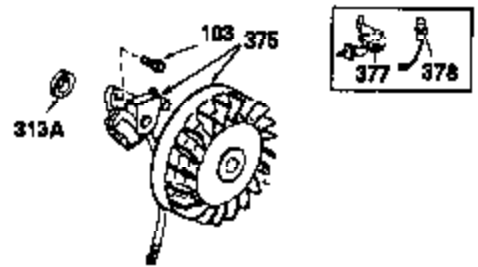

**STANDARD POINT
IGNITION**