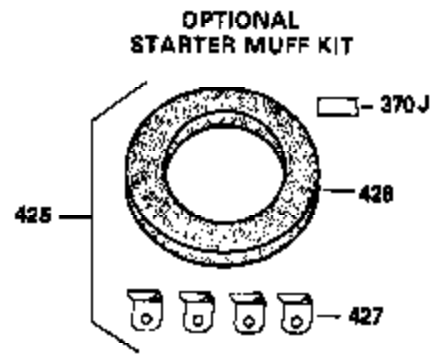

OPTIONAL 110-120  
VOLT STARTER  
MOTOR KIT

OPTIONAL SPARK ARREST  
MUFFLER

Ref #	Part Number	Qty	Description
23	31793	1	Ball Bearing
32	31792	1	Washer
62	650760	1	Screw, 8-32 x 3/8"
63	28545	1	Grommet
68	33356	1	Ground Terminal
74	31855	2	Bearing Retainer
110A	35183	1	Ground Wire
110	35187	1	Ground Wire
172	28425	1	Valve Cover
175	650778	2	Lock Washer
228	650826	1	Stud, 1/4-20 x 6.20"
229	650825	1	Nut & Lock Washer, 1/4-20
235	30675	1	Air Cleaner Elbow Fitting
262	29747B	2	Screw, Torx T-40, 5/16-24 x 21/32"
262	26460	1	Fuel Line Clamp
269	35865	1	* Exhaust Manifold Gasket
275	32401	1	Muffler
277	650694A	1	Screw, 5/16-18 x 2"
277A	30196	1	Screw, 5/16-18 x 3/4"
279B	26073	1	Washer
370B	35274	1	Instruction Decal
370	34346	1	Instruction Decal

**ADD-ON ALTERNATOR  
 AC LIGHTING OR DC CHARGING**

**730571**  
 Can be used on H50-60 with  
 stamped steel starter.

**STANDARD POINT  
 IGNITION**

**SOLID STATE**

Ref #	Part Number	Qty	Description
90	611084	1	Flywheel
100	34443A	1	Solid State Ignition
101	610118	1	Spark Plug Cover
102	650872	2	Solid State Mounting Stud
103	650814	2	Screw, Torx T-15, 10-24 x 1"
110A	35183	1	Ground Wire
172	28425	1	Valve Cover
173	32447	1	Breather Tube
228	650826	1	Stud, 1/4-20 x 6.20"
229	650825	1	Nut & Lock Washer, 1/4-20
232	0	2	Pop Rivet (Purchase Locally)
235	30675	1	Air Cleaner Elbow Fitting
239	27272A	1	* Air Cleaner Gasket
239A	34698A	1	Air Cleaner Gasket
245A	34783	1	Air Cleaner Filter
245	34782	1	Air Cleaner Filter
251	650513	1	Wing Nut, 1/4-20
269	35865	1	* Exhaust Manifold Gasket
277A	30196	1	Screw, 5/16-18 x 3/4"
279B	26073	1	Washer
324	33177	1	Terminal