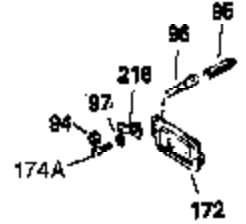

OPTIONAL SPARK ARREST MUFFLER