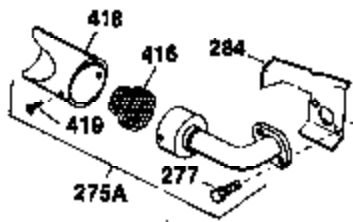

OPTIONAL SPARK ARREST MUFFLER