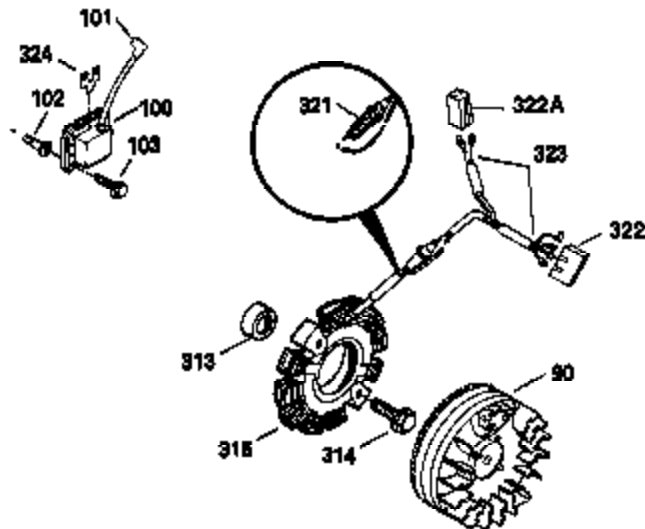

SOLID STATE