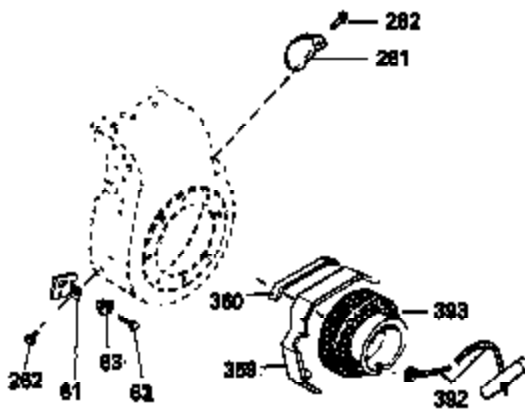

Ref #	Part Number	Qty	Description
342	30063	1	Screw, Torx T-30, 1/4-20 x 1/2"
370A	550223	1	Logo Decal
380	632230	1	Carburetor (Incl. 184)
390	590420	1	Rewind Starter
400	33235A	1	* Gasket Set (Incl. items marked PK i n notes) Incl. part #'s 27272A (2), 27896A (2), 27913A (1), 27915A (2), 28938C (1), 29673 (1), 30684 (1), 31688A (1), 33355A (1), 35865 (1)
420	730225	1	SAE 30 4-Cycle Engine Oil (Quart)
453	29538	1	Engine Mounting Base
454	650542	4	Screw, 5/16-18 x 3/4"