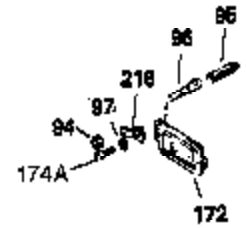

Ref #	Part Number	Qty	Description
342	30063	1	Screw, Torx T-30, 1/4-20 x 1/2"
370A	550223	1	Logo Decal
380	632230	1	Carburetor (Incl. 184)
390	590420	1	Rewind Starter
400	33235A	1	* Gasket Set (Incl. items marked PK i n notes) Incl. part #'s 27272A (2), 27896A (2), 27913A (1), 27915A (2), 28938C (1), 29673 (1), 30684 (1), 31688A (1), 33355A (1), 35865 (1)
420	730225	1	SAE 30 4-Cycle Engine Oil (Quart)
453	29538	1	Engine Mounting Base
454	650542	4	Screw, 5/16-18 x 3/4"