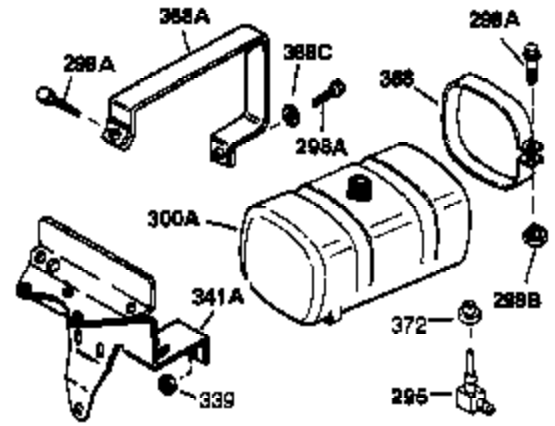

Ref #	Part Number	Qty	Description
342	30063	1	Screw, Torx T-30, 1/4-20 x 1/2"
370A	550223	1	Logo Decal
380	632230	1	Carburetor (Incl. 184)
390	590420	1	Rewind Starter
400	33235A	1	* Gasket Set (Incl. items marked PK i n notes) Incl. part #'s 27272A (2), 27896A (2), 27913A (1), 27915A (2), 28938C (1), 29673 (1), 30684 (1), 31688A (1), 33355A (1), 35865 (1)
420	730225	1	SAE 30 4-Cycle Engine Oil (Quart)
453	29538	1	Engine Mounting Base
454	650542	4	Screw, 5/16-18 x 3/4"