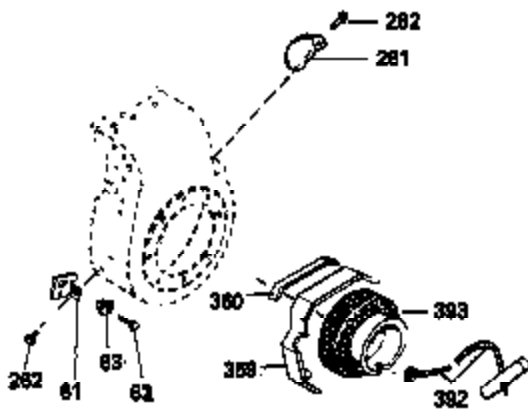

Ref #	Part Number	Qty	Description
341	34167	1	Fuel Tank Bracket
342	30063	1	Screw, Torx T-30, 1/4-20 x 1/2"
370C	35344	1	Throttle Decal
370A	550223	1	Logo Decal
380	632230	1	Carburetor (Incl. 184)
390	590420	1	Rewind Starter
400	33235A	1	* Gasket Set (Incl. items marked PK i n notes) Incl. part #'s 27272A (2), 27896A (2), 27913A (1), 27915A (2), 28938C (1), 29673 (1), 30684 (1), 31688A (1), 33355A (1), 35865 (1)
420	730225	1	SAE 30 4-Cycle Engine Oil (Quart)
453	29538	1	Engine Mounting Base
454	650542	4	Screw, 5/16-18 x 3/4"