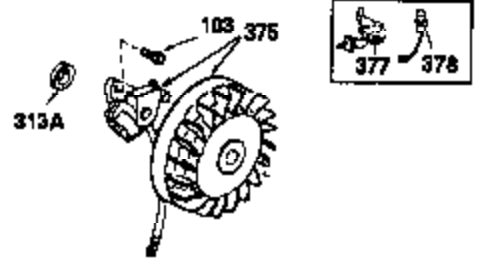

**ADD-ON ALTERNATOR
AC LIGHTING OR DC CHARGING**