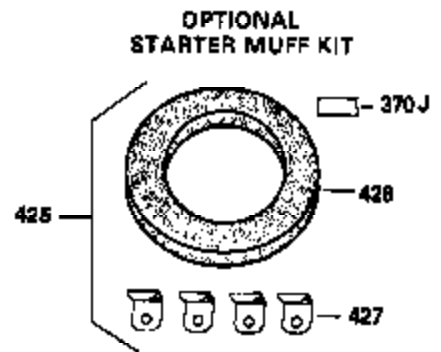

Ref #	Part Number	Qty	Description
341	34167	1	Fuel Tank Bracket
342	30063	1	Screw, Torx T-30, 1/4-20 x 1/2"
370C	35344	1	Throttle Decal
370A	550223	1	Name Decal
380	632230	1	Carburetor (Incl. 184)
390	590666	1	Rewind Starter
400	33235A	1	* Gasket Set (Incl. items marked PK i n notes) Incl. part #'s 27272A (2), 27896A (2), 27913A (1), 27915A (2), 28938C (1), 29673 (1), 30684 (1), 31688A (1), 33355A (1), 35865 (1)
420	730225	1	SAE 30 4-Cycle Engine Oil (Quart)
453	29538	1	Engine Mounting Base
454	650542	4	Screw, 5/16-18 x 3/4"

OPTIONAL 110-120
VOLT STARTER
MOTOR KIT

OPTIONAL SPARK ARREST
MUFFLER

Ref #	Part Number	Qty	Description
110	35187	1	Ground Wire
172	28425	1	Valve Cover
242	31691	1	Air Cleaner Bracket
262	29747B	2	Screw, Torx T-40, 5/16-24 x 21/32"
269	35865	1	* Exhaust Manifold Gasket
275	35275	1	Muffler
277A	30196	1	Screw, 5/16-18 x 3/4"
277	650694A	1	Screw, 5/16-18 x 2"
279B	26073	1	Washer
370B	35274	1	Instruction Decal
370	34346	1	Instruction Decal

**ADD-ON ALTERNATOR
 AC LIGHTING OR DC CHARGING**

**OPTIONAL
 STARTER MUFF KIT**
 730571
 Can be used on H50-60 with
 stamped steel starter.

SOLID STATE

Ref #	Part Number	Qty	Description
90	611084	1	Flywheel
100	34443A	1	Solid State Ignition
102	650872	2	Solid State Mounting Stud
103	650814	2	Screw, Torx T-15, 10-24 x 1"
172	28425	1	Valve Cover
173	35350	1	Breather Tube
239	27272A	1	* Air Cleaner Gasket
242	31691	1	Air Cleaner Bracket
245	30727	1	Air Cleaner Filter
269	35865	1	* Exhaust Manifold Gasket
277A	30196	1	Screw, 5/16-18 x 3/4"
279B	26073	1	Washer