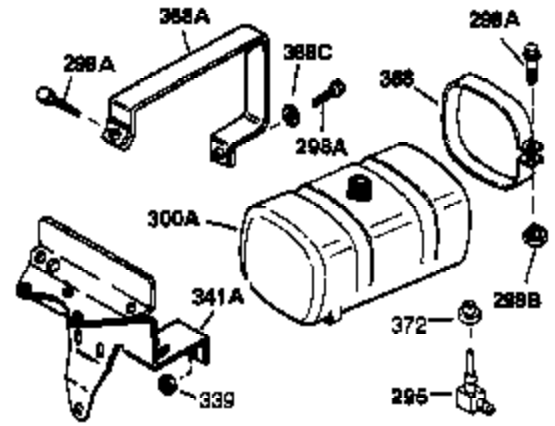

OPTIONAL 110-120
VOLT STARTER
MOTOR KIT

OPTIONAL SPARK ARREST
MUFFLER