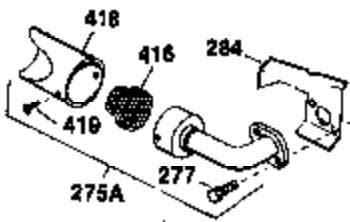

OPTIONAL SPARK ARREST
MUFFLER