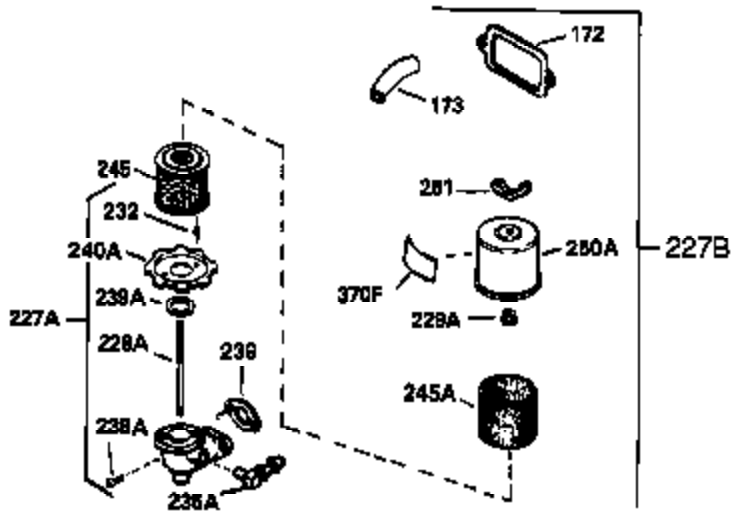

**ADD-ON ALTERNATOR
AC LIGHTING OR DC CHARGING**