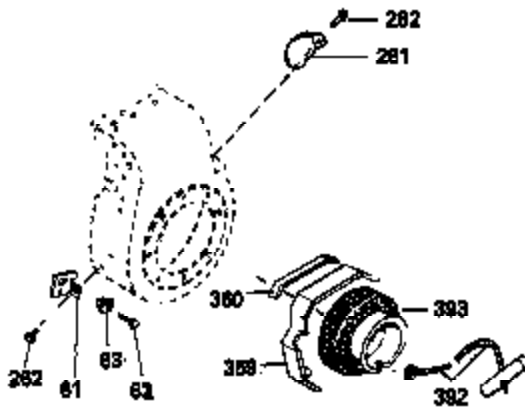

Ref #	Part Number	Qty	Description
341	34167	1	Fuel Tank Bracket
342	30063	1	Screw, Torx T-30, 1/4-20 x 1/2"
370C	35344	1	Throttle Decal
370A	550223	1	Name Decal
380	632230	1	Carburetor (Incl. 184)
390	590666	1	Rewind Starter
400	33235A	1	* Gasket Set (Incl. items marked PK i n notes) Incl. part #'s 27272A (2), 27896A (2), 27913A (1), 27915A (2), 28938C (1), 29673 (1), 30684 (1), 31688A (1), 33355A (1), 35865 (1)
420	730225	1	SAE 30 4-Cycle Engine Oil (Quart)
453	29538	1	Engine Mounting Base
454	650542	4	Screw, 5/16-18 x 3/4"