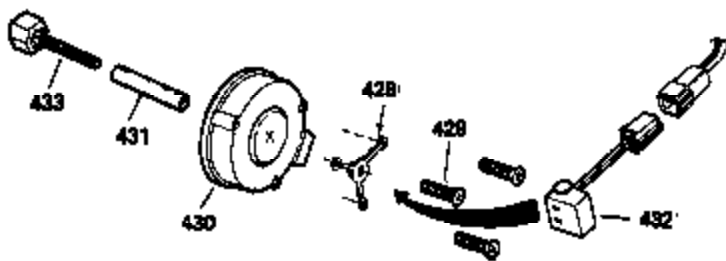

**ADD-ON ALTERNATOR
AC LIGHTING OR DC CHARGING**