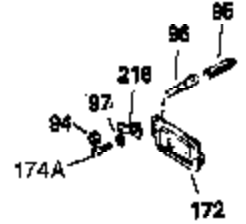

OPTIONAL 110-120
VOLT STARTER
MOTOR KIT