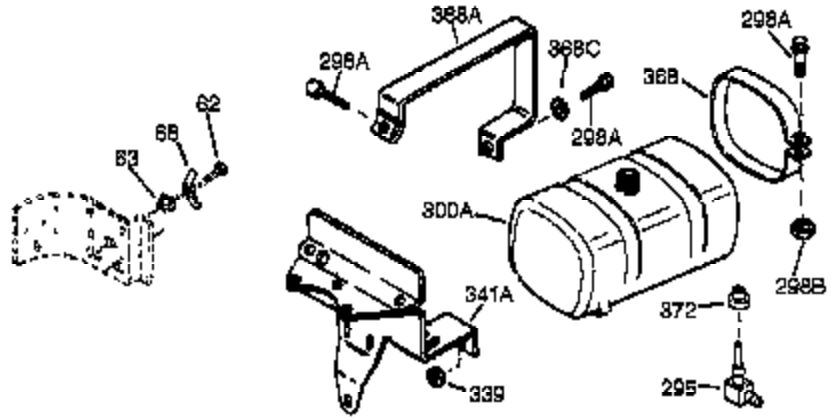

Ref #	Part Number	Qty	Description
341	34167	1	Fuel Tank Bracket
342	30063	1	Screw, Torx T-30, 1/4-20 x 1/2"
370A	550223	1	Name Decal
370	36261	1	Instruction Decal
370B	35274	1	Instruction Decal
370C	35344	1	Throttle Decal
380	632230	1	Carburetor (Incl. 184)
390	590666A	1	Rewind Starter
400	33235A	1	* Gasket Set (Incl. items marked PK i n notes) Incl. part #'s 27272A (2), 27896A (2), 27913A (1), 27915A (2), 28938C (1), 29673 (1), 30684 (1), 31688A (1), 33355A (1), 35865 (1)
420	730225	1	SAE 30 4-Cycle Engine Oil (Quart)
453	29538	1	Engine Mounting Base
454	650542	4	Screw, 5/16-18 x 3/4"