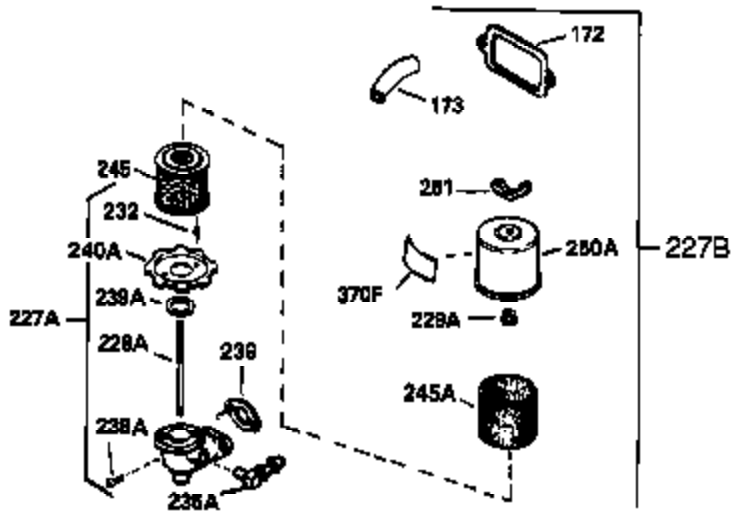

Ref #	Part Number	Qty	Description
420	730225	1	SAE 30 4-Cycle Engine Oil (Quart)
453	29538	1	Engine Mounting Base
454	650542	4	Screw, 5/16-18 x 3/4"

OPTIONAL SPARK ARREST MUFFLER

Ref #	Part Number	Qty	Description
23	31793	1	Ball Bearing
32	31792	1	Washer
74	31855	2	Bearing Retainer
94	33450	1	Lock Nut, 10-32
95	30886A	1	Extension Spring
96	30845A	1	R.P.M. Adjusting Bolt
110	35187	1	Ground Wire
172	28425	1	Valve Cover
175	650778	2	Lock Washer
176	650580	2	Lock Nut, 10-24
242	31691	1	Air Cleaner Bracket
262	29747B	2	Screw, Torx T-40, 5/16-24 x 21/32"
275	29633	1	Muffler
291	30962	1	Fuel Line
366	30209	1	Muffler Elbow
366A	30244	1	Muffler Nipple
367	32862	1	Nut
370	34346	1	Instruction Decal
370B	35274	1	Instruction Decal