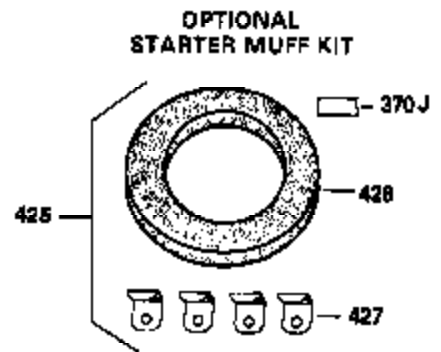

Ref #	Part Number	Qty	Description
420	730225	1	SAE 30 4-Cycle Engine Oil (Quart)
453	29538	1	Engine Mounting Base
454	650542	4	Screw, 5/16-18 x 3/4"

OPTIONAL SPARK ARREST MUFFLER

Ref #	Part Number	Qty	Description
23	31793	1	Ball Bearing
32	31792	1	Washer
74	31855	2	Bearing Retainer
94	33450	1	Lock Nut, 10-32
95	30886A	1	Extension Spring
96	30845A	1	R.P.M. Adjusting Bolt
110	35187	1	Ground Wire
172	28425	1	Valve Cover
175	650778	2	Lock Washer
176	650580	2	Lock Nut, 10-24
242	31691	1	Air Cleaner Bracket
262	29747B	2	Screw, Torx T-40, 5/16-24 x 21/32"
275	29633	1	Muffler
291	30962	1	Fuel Line
366	30209	1	Muffler Elbow
366A	30244	1	Muffler Nipple
367	32862	1	Nut
370	34346	1	Instruction Decal
370B	35274	1	Instruction Decal

**ADD-ON ALTERNATOR
 AC LIGHTING OR DC CHARGING**

**OPTIONAL
 STARTER MUFF KIT**
 730571
 Can be used on H50-60 with
 stamped steel starter.

SOLID STATE

Ref #	Part Number	Qty	Description
90	611084	1	Flywheel
100	34443A	1	Solid State Ignition
102	650872	2	Solid State Mounting Stud
103	650814	2	Screw, Torx T-15, 10-24 x 1"
172	28425	1	Valve Cover
173	35350	1	Breather Tube
239	27272A	1	* Air Cleaner Gasket
242	31691	1	Air Cleaner Bracket
245	30727	1	Air Cleaner Filter
291	30962	1	Fuel Line