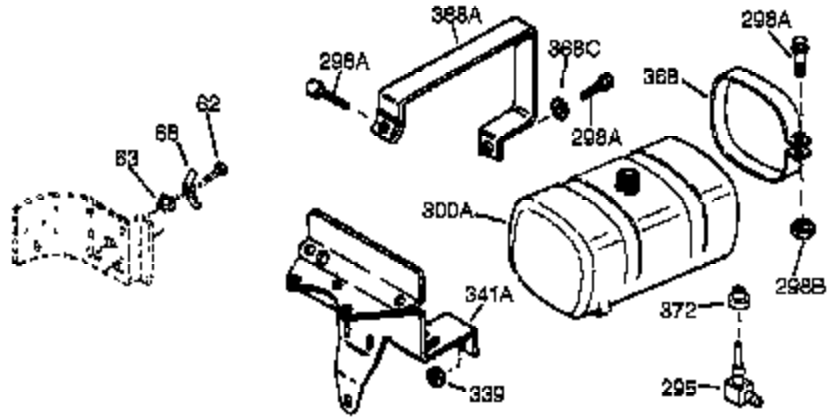

Ref #	Part Number	Qty	Description
400	33235A	1	* Gasket Set (Incl. items marked PK i n notes) Incl. part #'s 27272A (2), 27896A (2), 27913A (1), 27915A (2), 28938C (1), 29673 (1), 30684 (1), 31688A (1), 33355A (1), 35865 (1)
420	730225	1	SAE 30 4-Cycle Engine Oil (Quart)
453	29538	1	Engine Mounting Base
454	650542	4	Screw, 5/16-18 x 3/4"