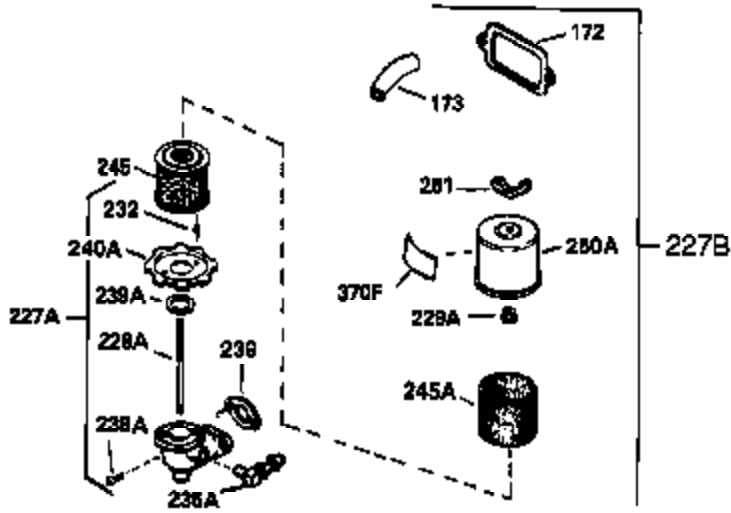

**ADD-ON ALTERNATOR
AC LIGHTING OR DC CHARGING**