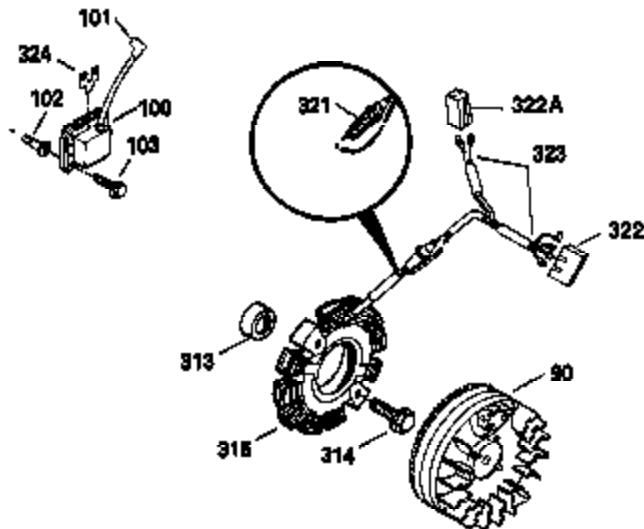

SOLID STATE