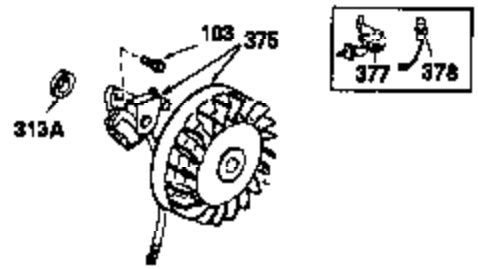

**ADD-ON ALTERNATOR
AC LIGHTING OR DC CHARGING**