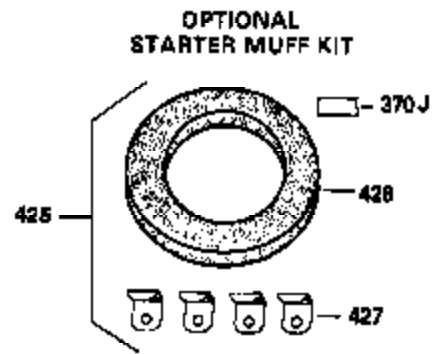

**OPTIONAL
STARTER MUFF KIT**
730571
Can be used on H50-60 with
stamped steel starter.