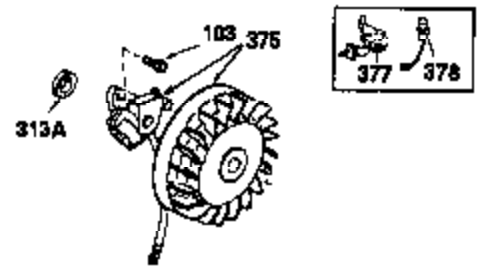

**ADD-ON ALTERNATOR
AC LIGHTING OR DC CHARGING**