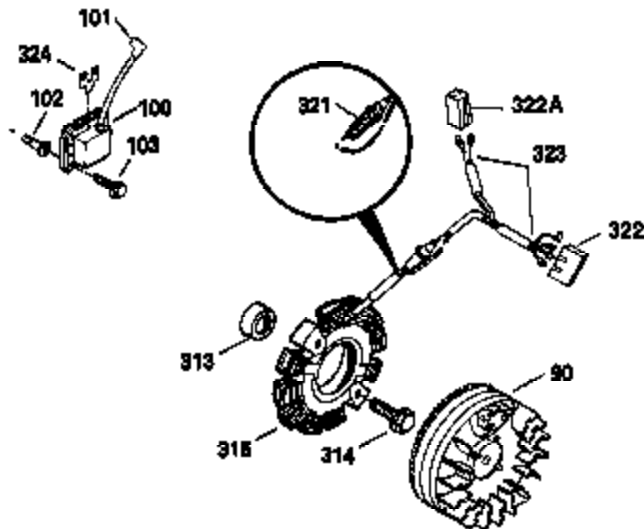

**ADD-ON ALTERNATOR  
 AC LIGHTING OR DC CHARGING**

**730571**  
 Can be used on H50-60 with  
 stamped steel starter.

**STANDARD POINT  
 IGNITION**

**SOLID STATE**

Ref #	Part Number	Qty	Description
90	611084	1	Flywheel
100	34443A	1	Solid State Ignition
102	650872	2	Solid State Mounting Stud
103	650814	2	Screw, Torx T-15, 10-24 x 1"
172	28425	1	Valve Cover
173	35350	1	Breather Tube
239	27272A	1	* Air Cleaner Gasket
242	31691	1	Air Cleaner Bracket
245	30727	1	Air Cleaner Filter
269	35865	1	* Exhaust Manifold Gasket
277A	30196	1	Screw, 5/16-18 x 3/4"
279B	26073	1	Washer
291	30962	1	Fuel Line