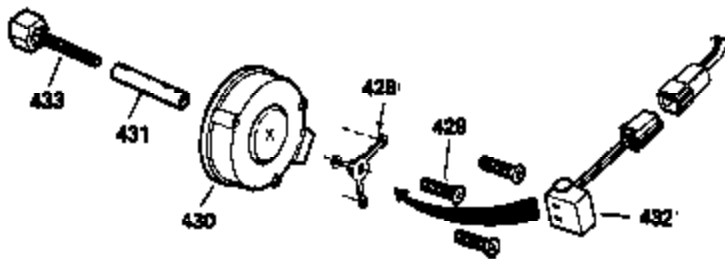

**OPTIONAL SPARK ARREST MUFFLER**

Ref #	Part Number	Qty	Description
23	31793	1	Ball Bearing
32	31792	1	Washer
74	31855	2	Bearing Retainer
110	35187	1	Ground Wire
172	28425	1	Valve Cover
175	650778	2	Lock Washer
176	650580	2	Lock Nut, 10-24
242	31691	1	Air Cleaner Bracket
262	29747B	2	Screw, Torx T-40, 5/16-24 x 21/32"
269	35865	1	* Exhaust Manifold Gasket
275	32401	1	Muffler
277	650694A	1	Screw, 5/16-18 x 2"
277A	30196	1	Screw, 5/16-18 x 3/4"
279B	26073	1	Washer
291	30962	1	Fuel Line
370B	35274	1	Instruction Decal
370	34346	1	Instruction Decal

**ADD-ON ALTERNATOR  
 AC LIGHTING OR DC CHARGING**

**730571**  
 Can be used on H50-60 with  
 stamped steel starter.

**STANDARD POINT  
 IGNITION**

**SOLID STATE**

Ref #	Part Number	Qty	Description
90	611084	1	Flywheel
100	34443A	1	Solid State Ignition
102	650872	2	Solid State Mounting Stud
103	650814	2	Screw, Torx T-15, 10-24 x 1"
172	28425	1	Valve Cover
173	35350	1	Breather Tube
239	27272A	1	* Air Cleaner Gasket
242	31691	1	Air Cleaner Bracket
245	30727	1	Air Cleaner Filter
269	35865	1	* Exhaust Manifold Gasket
277A	30196	1	Screw, 5/16-18 x 3/4"
279B	26073	1	Washer
291	30962	1	Fuel Line