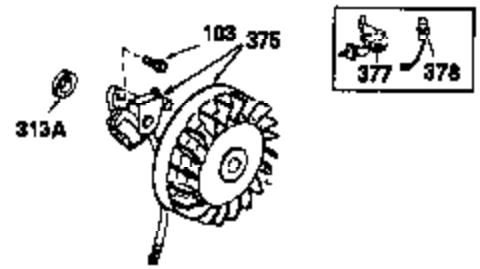

Ref #	Part Number	Qty	Description
340	34159	1	Fuel Tank Bracket
341	34158	1	Fuel Tank Bracket
342	650561	1	Screw, 1/4-20 x 5/8"
370C	35344	1	Throttle Decal
370A	550223	1	Logo Decal
380	632230	1	Carburetor (Incl. 184)
390	590420	1	Rewind Starter
400	33235A	1	* Gasket Set (Incl. items marked PK i n notes) Incl. part #'s 27272A (2), 27896A (2), 27913A (1), 27915A (2), 28938C (1), 29673 (1), 30684 (1), 31688A (1), 33355A (1), 35865 (1)
420	730225	1	SAE 30 4-Cycle Engine Oil (Quart)
453	29538	1	Engine Mounting Base
454	650542	4	Screw, 5/16-18 x 3/4"

**OPTIONAL SPARK ARREST MUFFLER**

Ref #	Part Number	Qty	Description
23	31793	1	Ball Bearing
32	31792	1	Washer
74	31855	2	Bearing Retainer
110	35187	1	Ground Wire
172	28425	1	Valve Cover
175	650778	2	Lock Washer
176	650580	2	Lock Nut, 10-24
242	31691	1	Air Cleaner Bracket
262	29747B	2	Screw, Torx T-40, 5/16-24 x 21/32"
269	35865	1	* Exhaust Manifold Gasket
275	32401	1	Muffler
277	650694A	1	Screw, 5/16-18 x 2"
277A	30196	1	Screw, 5/16-18 x 3/4"
279B	26073	1	Washer
291	30962	1	Fuel Line
370B	35274	1	Instruction Decal
370	34346	1	Instruction Decal

**ADD-ON ALTERNATOR  
 AC LIGHTING OR DC CHARGING**

**730571**  
 Can be used on H50-60 with  
 stamped steel starter.

**STANDARD POINT  
 IGNITION**

**SOLID STATE**

Ref #	Part Number	Qty	Description
90	611084	1	Flywheel
100	34443A	1	Solid State Ignition
102	650872	2	Solid State Mounting Stud
103	650814	2	Screw, Torx T-15, 10-24 x 1"
172	28425	1	Valve Cover
173	35350	1	Breather Tube
239	27272A	1	* Air Cleaner Gasket
242	31691	1	Air Cleaner Bracket
245	30727	1	Air Cleaner Filter
269	35865	1	* Exhaust Manifold Gasket
277A	30196	1	Screw, 5/16-18 x 3/4"
279B	26073	1	Washer
291	30962	1	Fuel Line