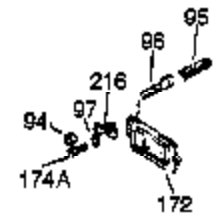

**OPTIONAL 110-120
VOLT STARTER
MOTOR KIT**