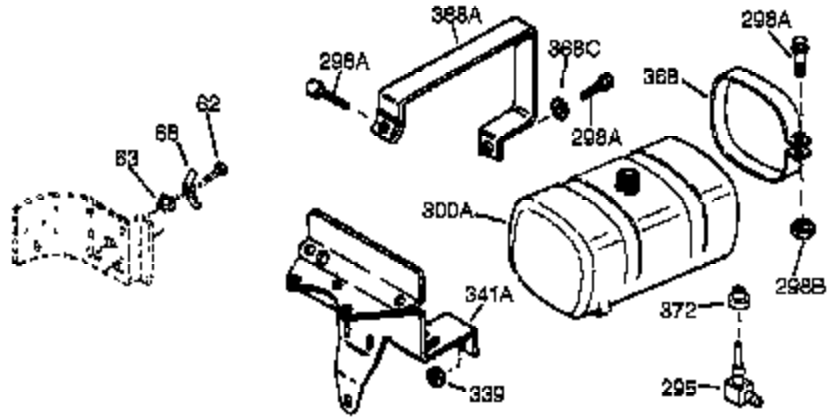

Ref #	Part Number	Qty	Description
340	34159	1	Fuel Tank Bracket
341	34158	1	Fuel Tank Bracket
342	650561	1	Screw, 1/4-20 x 5/8"
370A	35344	1	Throttle Decal
370B	35274	1	Instruction Decal
370	36261	1	Instruction Decal
380	632230	1	Carburetor (Incl. 184)
390	590688	1	Rewind Starter
400	36447	1	* Gasket Set (Incl. items marked PK i n notes) Incl. part #'s 26756 (1), 27272A (1), 27896A (2), 27915A (1), 29673 (1), 30684 (1), 31688A (1), 33629 (1), 34912 (1), 35865 (1), 36445 (1)
420	730225	1	SAE 30 4-Cycle Engine Oil (Quart)
453	29538	1	Engine Mounting Base
454	650542	4	Screw, 5/16-18 x 3/4"