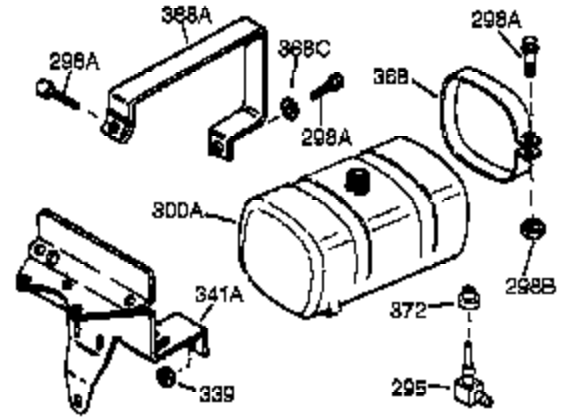

Ref #	Part Number	Qty	Description
400	33235A	1	* Gasket Set (Incl. items marked PK i n notes) Incl. part #'s 27272A (2), 27896A (2), 27913A (1), 27915A (2), 28938C (1), 29673 (1), 30684 (1), 31688A (1), 33355A (1), 35865 (1)
420	730225	1	SAE 30 4-Cycle Engine Oil (Quart)
453	29538	1	Engine Mounting Base
454	650542	4	Screw, 5/16-18 x 3/4"