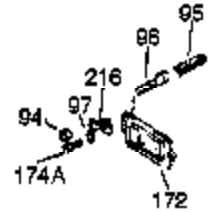

**OPTIONAL 110-120
VOLT STARTER
MOTOR KIT**