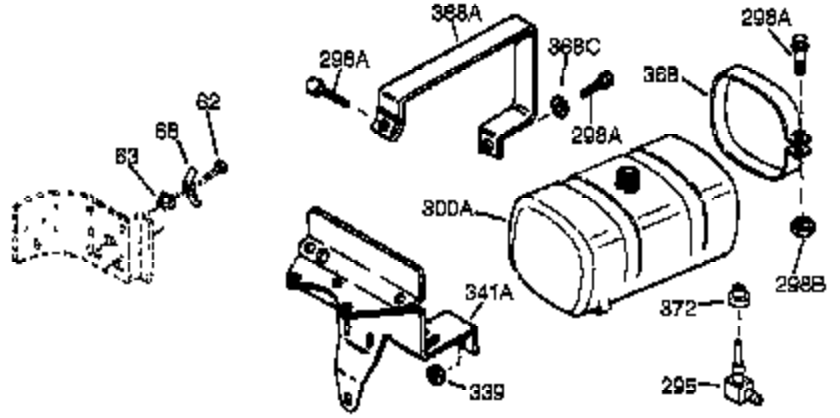

Ref #	Part Number	Qty	Description
370B	35274	1	Instruction Decal
370C	35344	1	Throttle Decal
370	36261	1	Instruction Decal
380	632230	1	Carburetor (Incl. 184)
400	36447	1	* Gasket Set (Incl. items marked PK i n notes) Incl. part #'s 26756 (1), 27272A (2), 27896A (2), 27915A (1), 29673 (1), 30684 (1), 31688A (1), 33629 (1), 34912 (1), 35865 (1), 36445 (1)
420	730225	1	SAE 30 4-Cycle Engine Oil (Quart)
453	29538	1	Engine Mounting Base
454	650542	4	Screw, 5/16-18 x 3/4"