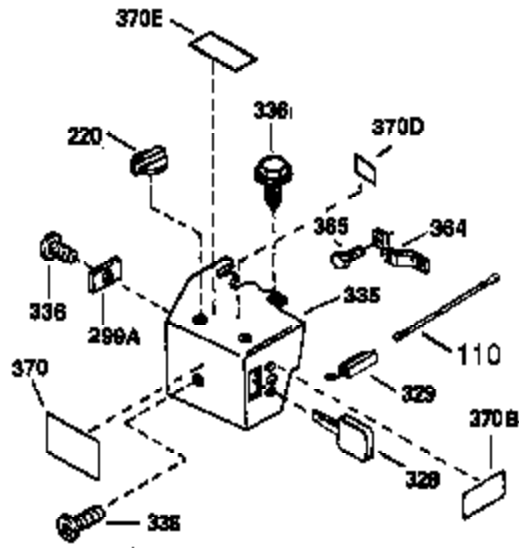

Ref #	Part Number	Qty	Description
400	33235A	1	* Gasket Set (Incl. items marked PK i n notes) Incl. part #'s 27272A (2), 27896A (2), 27913A (1), 27915A (2), 28938C (1), 29673 (1), 30684 (1), 31688A (1), 33355A (1), 35865 (1)
420	730225	1	SAE 30 4-Cycle Engine Oil (Quart)
453	29538	1	Engine Mounting Base
454	650542	4	Screw, 5/16-18 x 3/4"