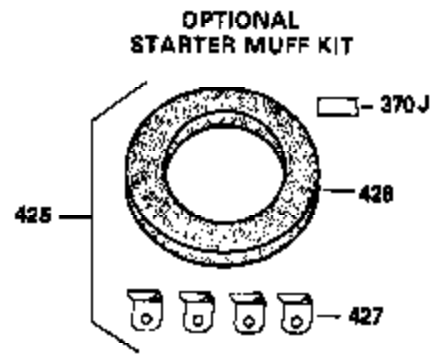

Ref #	Part Number	Qty	Description
400	33235A	1	* Gasket Set (Incl. items marked PK i n notes) Incl. part #'s 27272A (2), 27896A (2), 27913A (1), 27915A (2), 28938C (1), 29673 (1), 30684 (1), 31688A (1), 33355A (1), 35865 (1)
420	730225	1	SAE 30 4-Cycle Engine Oil (Quart)
453	29538	1	Engine Mounting Base
454	650542	4	Screw, 5/16-18 x 3/4"

OPTIONAL SPARK ARREST MUFFLER

Ref #	Part Number	Qty	Description
94	33450	1	Lock Nut, 10-32
95	30886A	1	Extension Spring
96	30845A	1	R.P.M. Adjusting Bolt
172	28425	1	Valve Cover
216	32328	1	R.P.M. Adjusting Lever (Incl. 94)
242	31691	1	Air Cleaner Bracket
262	29747B	2	Screw, Torx T-40, 5/16-24 x 21/32"
269	35865	1	* Exhaust Manifold Gasket
275	32401	1	Muffler
277	650694A	1	Screw, 5/16-18 x 2"
277A	30196	1	Screw, 5/16-18 x 3/4"
279B	26073	1	Washer
370	34346	1	Instruction Decal
370B	35274	1	Instruction Decal

**ADD-ON ALTERNATOR
 AC LIGHTING OR DC CHARGING**

730571
 Can be used on H50-60 with
 stamped steel starter.

SOLID STATE

Ref #	Part Number	Qty	Description
90	611084	1	Flywheel
100	34443A	1	Solid State Ignition
102	650872	2	Solid State Mounting Stud
103	650814	2	Screw, Torx T-15, 10-24 x 1"
172	28425	1	Valve Cover
173	35350	1	Breather Tube
239	27272A	1	* Air Cleaner Gasket
242	31691	1	Air Cleaner Bracket
245	30727	1	Air Cleaner Filter
269	35865	1	* Exhaust Manifold Gasket
277A	30196	1	Screw, 5/16-18 x 3/4"
279B	26073	1	Washer