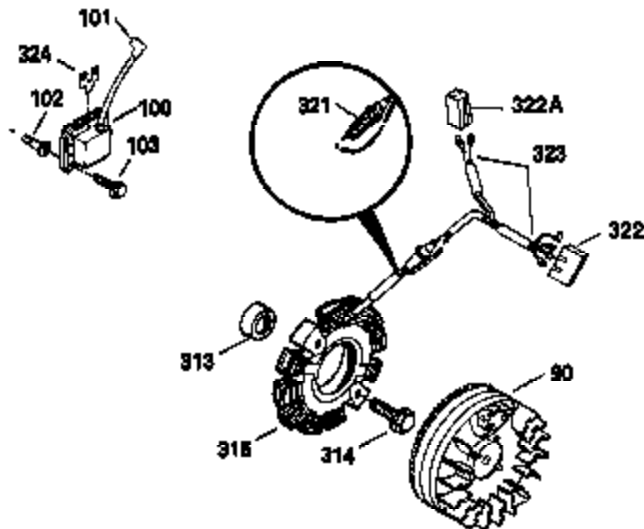

Ref #	Part Number	Qty	Description
400	33235A	1	* Gasket Set (Incl. items marked PK i n notes) Incl. part #'s 27272A (2), 27896A (2), 27913A (1), 27915A (2), 28938C (1), 29673 (1), 30684 (1), 31688A (1), 33355A (1), 35865 (1)
420	730225	1	SAE 30 4-Cycle Engine Oil (Quart)
453	29538	1	Engine Mounting Base
454	650542	4	Screw, 5/16-18 x 3/4"

OPTIONAL SPARK ARREST MUFFLER

Ref #	Part Number	Qty	Description
94	33450	1	Lock Nut, 10-32
95	30886A	1	Extension Spring
96	30845A	1	R.P.M. Adjusting Bolt
172	28425	1	Valve Cover
216	32328	1	R.P.M. Adjusting Lever (Incl. 94)
242	31691	1	Air Cleaner Bracket
262	29747B	2	Screw, Torx T-40, 5/16-24 x 21/32"
269	35865	1	* Exhaust Manifold Gasket
275	32401	1	Muffler
277	650694A	1	Screw, 5/16-18 x 2"
277A	30196	1	Screw, 5/16-18 x 3/4"
279B	26073	1	Washer
370	34346	1	Instruction Decal
370B	35274	1	Instruction Decal

**ADD-ON ALTERNATOR
 AC LIGHTING OR DC CHARGING**

730571
 Can be used on H50-60 with
 stamped steel starter.

SOLID STATE

Ref #	Part Number	Qty	Description
90	611084	1	Flywheel
100	34443A	1	Solid State Ignition
102	650872	2	Solid State Mounting Stud
103	650814	2	Screw, Torx T-15, 10-24 x 1"
172	28425	1	Valve Cover
173	35350	1	Breather Tube
239	27272A	1	* Air Cleaner Gasket
242	31691	1	Air Cleaner Bracket
245	30727	1	Air Cleaner Filter
269	35865	1	* Exhaust Manifold Gasket
277A	30196	1	Screw, 5/16-18 x 3/4"
279B	26073	1	Washer