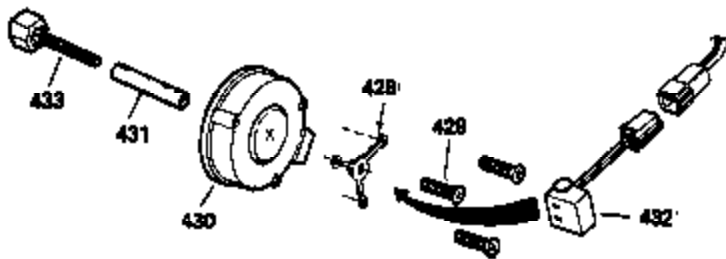

Ref #	Part Number	Qty	Description
400	33235A	1	* Gasket Set (Incl. items marked PK i n notes) Incl. part #'s 27272A (2), 27896A (2), 27913A (1), 27915A (2), 28938C (1), 29673 (1), 30684 (1), 31688A (1), 33355A (1), 35865 (1)
420	730225	1	SAE 30 4-Cycle Engine Oil (Quart)
453	29538	1	Engine Mounting Base
454	650542	4	Screw, 5/16-18 x 3/4"

OPTIONAL SPARK ARREST MUFFLER

Ref #	Part Number	Qty	Description
94	33450	1	Lock Nut, 10-32
95	30886A	1	Extension Spring
96	30845A	1	R.P.M. Adjusting Bolt
172	28425	1	Valve Cover
216	32328	1	R.P.M. Adjusting Lever (Incl. 94)
242	31691	1	Air Cleaner Bracket
262	29747B	2	Screw, Torx T-40, 5/16-24 x 21/32"
269	35865	1	* Exhaust Manifold Gasket
275	32401	1	Muffler
277	650694A	1	Screw, 5/16-18 x 2"
277A	30196	1	Screw, 5/16-18 x 3/4"
279B	26073	1	Washer
370	34346	1	Instruction Decal
370B	35274	1	Instruction Decal

**ADD-ON ALTERNATOR
 AC LIGHTING OR DC CHARGING**

730571
 Can be used on H50-60 with
 stamped steel starter.

SOLID STATE

Ref #	Part Number	Qty	Description
90	611084	1	Flywheel
100	34443A	1	Solid State Ignition
102	650872	2	Solid State Mounting Stud
103	650814	2	Screw, Torx T-15, 10-24 x 1"
172	28425	1	Valve Cover
173	35350	1	Breather Tube
239	27272A	1	* Air Cleaner Gasket
242	31691	1	Air Cleaner Bracket
245	30727	1	Air Cleaner Filter
269	35865	1	* Exhaust Manifold Gasket
277A	30196	1	Screw, 5/16-18 x 3/4"
279B	26073	1	Washer