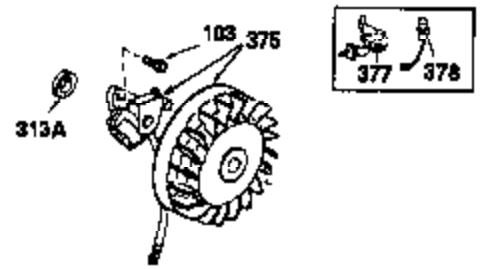

Ref #	Part Number	Qty	Description
400	33235A	1	* Gasket Set (Incl. items marked PK i n notes) Incl. part #'s 27272A (2), 27896A (2), 27913A (1), 27915A (2), 28938C (1), 29673 (1), 30684 (1), 31688A (1), 33355A (1), 35865 (1)
420	730225	1	SAE 30 4-Cycle Engine Oil (Quart)
453	29538	1	Engine Mounting Base
454	650542	4	Screw, 5/16-18 x 3/4"

OPTIONAL SPARK ARREST MUFFLER

Ref #	Part Number	Qty	Description
94	33450	1	Lock Nut, 10-32
95	30886A	1	Extension Spring
96	30845A	1	R.P.M. Adjusting Bolt
172	28425	1	Valve Cover
216	32328	1	R.P.M. Adjusting Lever (Incl. 94)
242	31691	1	Air Cleaner Bracket
262	29747B	2	Screw, Torx T-40, 5/16-24 x 21/32"
269	35865	1	* Exhaust Manifold Gasket
275	32401	1	Muffler
277	650694A	1	Screw, 5/16-18 x 2"
277A	30196	1	Screw, 5/16-18 x 3/4"
279B	26073	1	Washer
370	34346	1	Instruction Decal
370B	35274	1	Instruction Decal

**ADD-ON ALTERNATOR
 AC LIGHTING OR DC CHARGING**

730571
 Can be used on H50-60 with
 stamped steel starter.

SOLID STATE

Ref #	Part Number	Qty	Description
90	611084	1	Flywheel
100	34443A	1	Solid State Ignition
102	650872	2	Solid State Mounting Stud
103	650814	2	Screw, Torx T-15, 10-24 x 1"
172	28425	1	Valve Cover
173	35350	1	Breather Tube
239	27272A	1	* Air Cleaner Gasket
242	31691	1	Air Cleaner Bracket
245	30727	1	Air Cleaner Filter
269	35865	1	* Exhaust Manifold Gasket
277A	30196	1	Screw, 5/16-18 x 3/4"
279B	26073	1	Washer