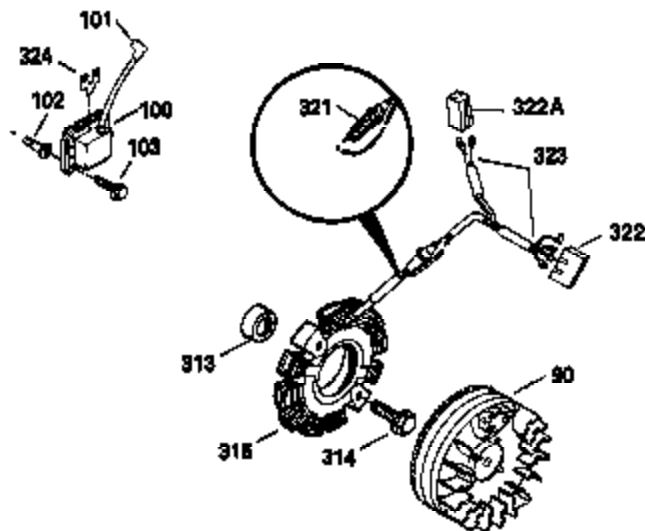

Ref #	Part Number	Qty	Description
400	33235A	1	* Gasket Set (Incl. items marked PK i n notes) Incl. part #'s 27272A (2), 27896A (2), 27913A (1), 27915A (2), 28938C (1), 29673 (1), 30684 (1), 31688A (1), 33355A (1), 35865 (1)
420	730225	1	SAE 30 4-Cycle Engine Oil (Quart)
453	29538	1	Engine Mounting Base
454	650542	4	Screw, 5/16-18 x 3/4"

**ADD-ON ALTERNATOR
 AC LIGHTING OR DC CHARGING**

**OPTIONAL
 STARTER MUFF KIT**
 730571
 Can be used on H50-60 with
 stamped steel starter.

**STANDARD POINT
 IGNITION**

SOLID STATE

Ref #	Part Number	Qty	Description
90	611084	1	Flywheel
100	34443A	1	Solid State Ignition
101	610118	1	Spark Plug Cover
102	650872	2	Solid State Mounting Stud
103	650814	2	Screw, Torx T-15, 10-24 x 1"
172	28425	1	Valve Cover
173	35350	1	Breather Tube
239	27272A	1	* Air Cleaner Gasket
242	31691	1	Air Cleaner Bracket
245	31700	1	Air Cleaner Filter
291	30962	1	Fuel Line