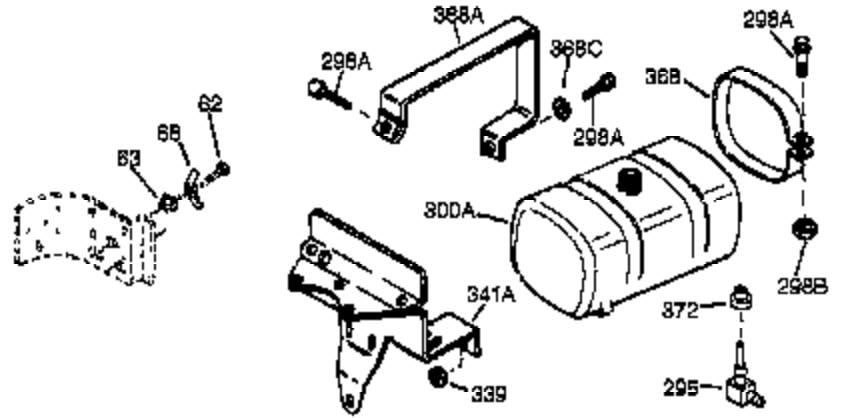

**OPTIONAL 110-120
VOLT STARTER
MOTOR KIT**