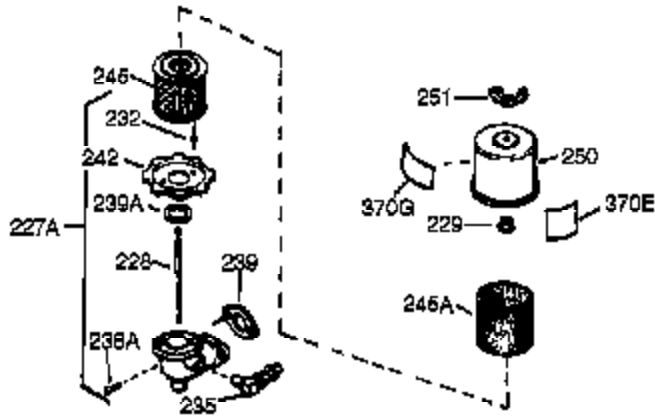

730571
Can be used on H50-60 with stamped steel starter.