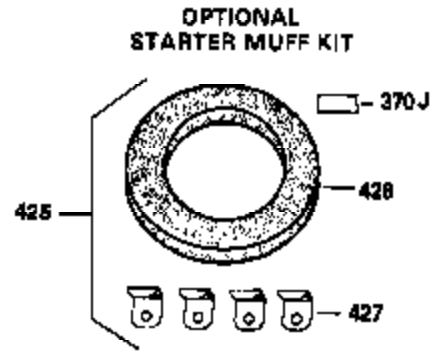

730571
Can be used on H50-60 with
stamped steel starter.