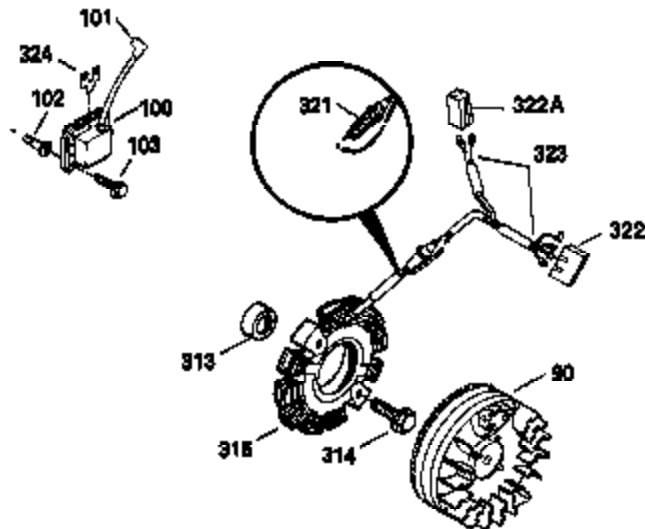

Ref #	Part Number	Qty	Description
380	632230	1	Carburetor (Incl. 184)
400	33235A	1	* Gasket Set (Incl. items marked PK i n notes) Incl. part #'s 27272A (2), 27896A (2), 27913A (1), 27915A (2), 28938C (1), 29673 (1), 30684 (1), 31688A (1), 33355A (1), 35865 (1)
420	730225	1	SAE 30 4-Cycle Engine Oil (Quart)
453	29538	1	Engine Mounting Base
454	650542	4	Screw, 5/16-18 x 3/4"

**ADD-ON ALTERNATOR  
 AC LIGHTING OR DC CHARGING**

**730571**  
 Can be used on H50-60 with  
 stamped steel starter.

**STANDARD POINT  
 IGNITION**

**SOLID STATE**

Ref #	Part Number	Qty	Description
90	611084	1	Flywheel
100	34443A	1	Solid State Ignition
101	610118	1	Spark Plug Cover
102	650872	2	Solid State Mounting Stud
103	650814	2	Screw, Torx T-15, 10-24 x 1"
172	28425	1	Valve Cover
173	35350	1	Breather Tube
239	27272A	1	* Air Cleaner Gasket
242	31691	1	Air Cleaner Bracket
245	31700	1	Air Cleaner Filter
291	30962	1	Fuel Line
293	28301	1	Starter Pulley