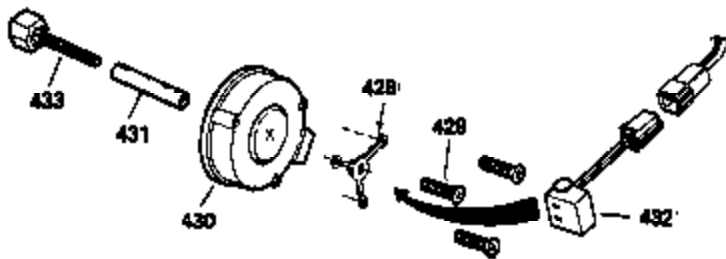

**OPTIONAL SPARK ARREST MUFFLER**

Ref #	Part Number	Qty	Description
23	31793	1	Ball Bearing
32	31792	1	Washer
74	31855	2	Bearing Retainer
110	35187	1	Ground Wire
172	28425	1	Valve Cover
175	650778	2	Lock Washer
176	650580		Lock Nut, 10-24
242	31691	1	Air Cleaner Bracket
262	29747B	2	Screw, Torx T-40, 5/16-24 x 21/32"
275	29633	1	Muffler
291	30962	1	Fuel Line
293	28301	1	Starter Pulley
366	30209	1	Muffler Elbow
366A	30244	1	Muffler Nipple
367	32862	1	Nut
370	36261	1	Instruction Decal
370B	35274	1	Instruction Decal

**ADD-ON ALTERNATOR  
 AC LIGHTING OR DC CHARGING**

**730571**  
 Can be used on H50-60 with  
 stamped steel starter.

**STANDARD POINT  
 IGNITION**

**SOLID STATE**

Ref #	Part Number	Qty	Description
90	611084	1	Flywheel
100	34443A	1	Solid State Ignition
101	610118	1	Spark Plug Cover
102	650872	2	Solid State Mounting Stud
103	650814	2	Screw, Torx T-15, 10-24 x 1"
172	28425	1	Valve Cover
173	35350	1	Breather Tube
239	27272A	1	* Air Cleaner Gasket
242	31691	1	Air Cleaner Bracket
245	31700	1	Air Cleaner Filter
291	30962	1	Fuel Line
293	28301	1	Starter Pulley