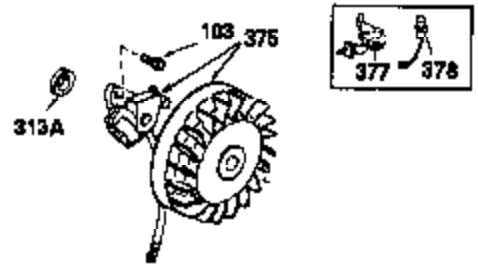

**STANDARD POINT
IGNITION**