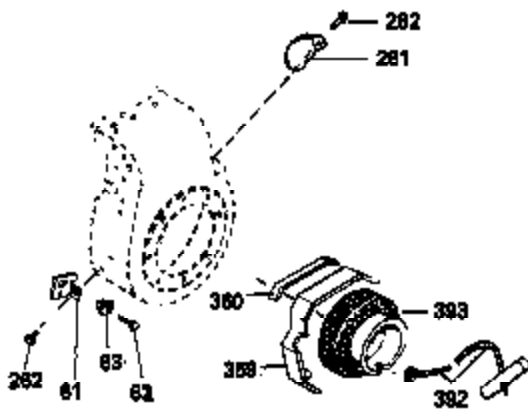

Ref #	Part Number	Qty	Description
380	632230	1	Carburetor (Incl. 184)
400	33235A	1	* Gasket Set (Incl. items marked PK i n notes) Incl. part #'s 27272A (2), 27896A (2), 27913A (1), 27915A (2), 28938C (1), 29673 (1), 30684 (1), 31688A (1), 33355A (1), 35865 (1)
420	730225	1	SAE 30 4-Cycle Engine Oil (Quart)
453	29538	1	Engine Mounting Base
454	650542	4	Screw, 5/16-18 x 3/4"