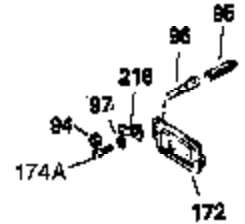

Ref #	Part Number	Qty	Description
380	632230	1	Carburetor (Incl. 184)
400	33235A	1	* Gasket Set (Incl. items marked PK i n notes) Incl. part #'s 27272A (2), 27896A (2), 27913A (1), 27915A (2), 28938C (1), 29673 (1), 30684 (1), 31688A (1), 33355A (1), 35865 (1)
420	730225	1	SAE 30 4-Cycle Engine Oil (Quart)
453	29538	1	Engine Mounting Base
454	650542	4	Screw, 5/16-18 x 3/4"