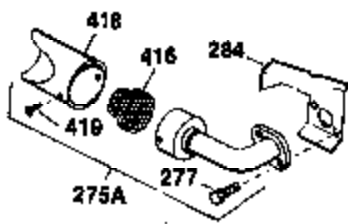

OPTIONAL SPARK ARREST MUFFLER