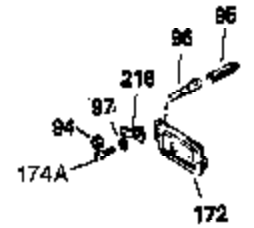

OPTIONAL SPARK ARREST MUFFLER